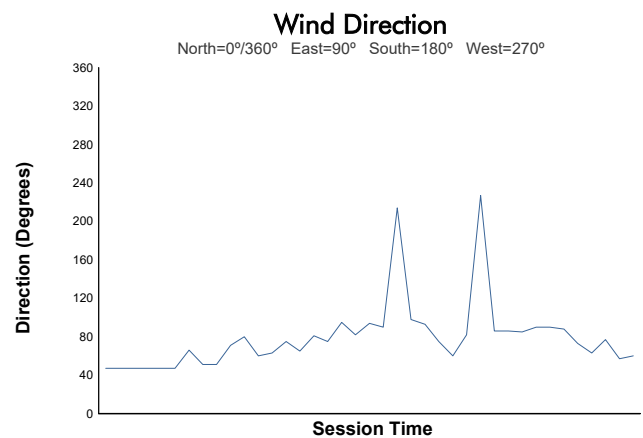

PSCUW Practice 1 Weather Report

Track Status: **DRY**