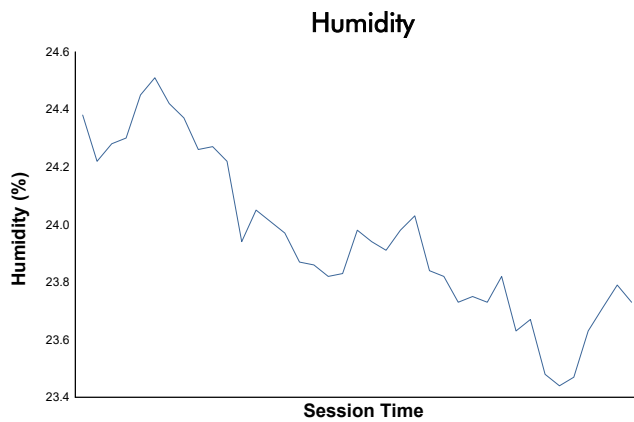

PSCUW Practice 1 Weather Report

Track Status: **DRY**