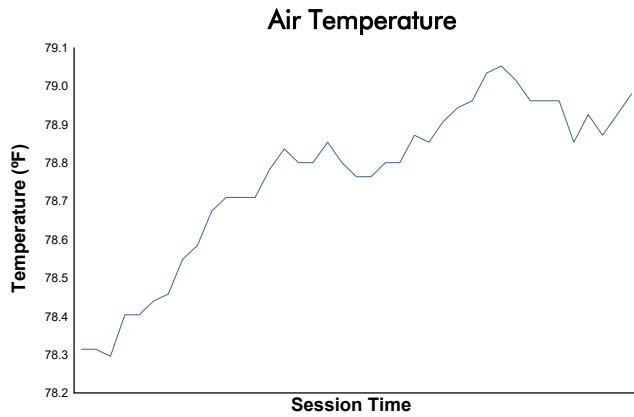

PSCUW Practice 1 Weather Report

Track Status: **DRY**