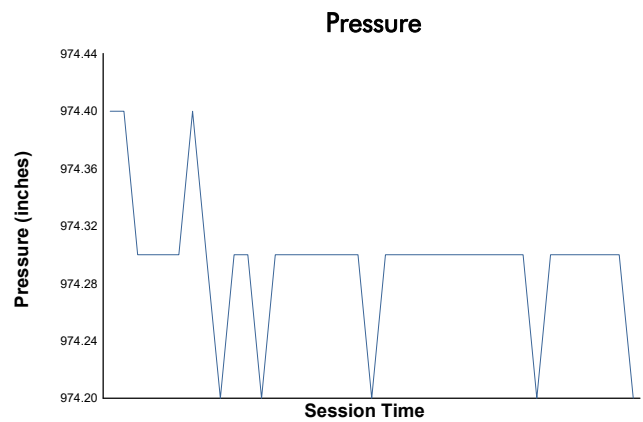

PSCUW Practice 1 Weather Report

Track Status: **DRY**