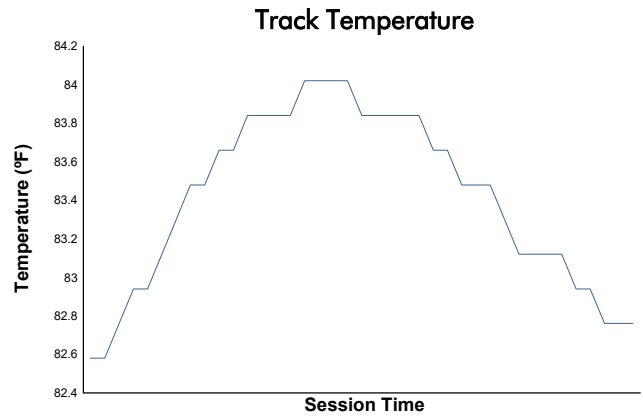

PSCUW Practice 1 Weather Report

Track Status: **DRY**