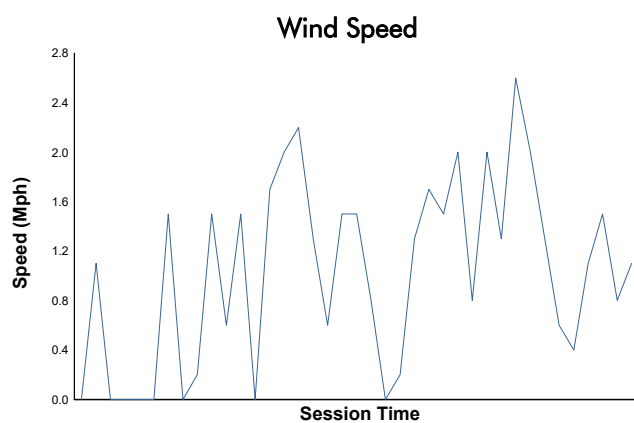

PSCUW Practice 1 Weather Report

Track Status: **DRY**