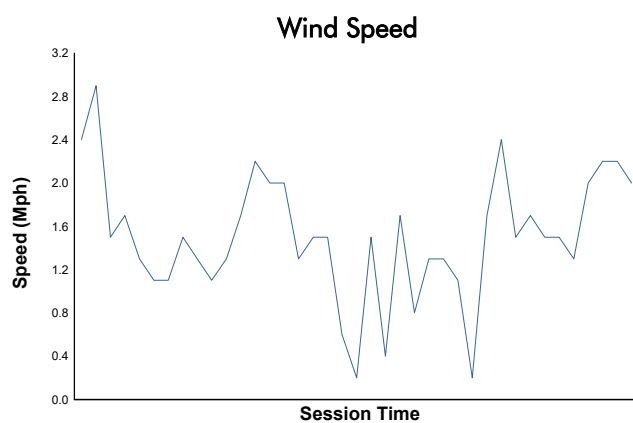

## PSCUW Practice 2 Weather Report

Track Status: **DRY**