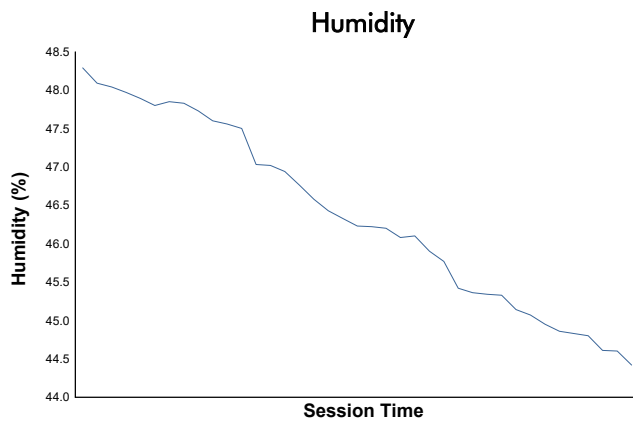

## PSCUW Practice 2 Weather Report

Track Status: **DRY**