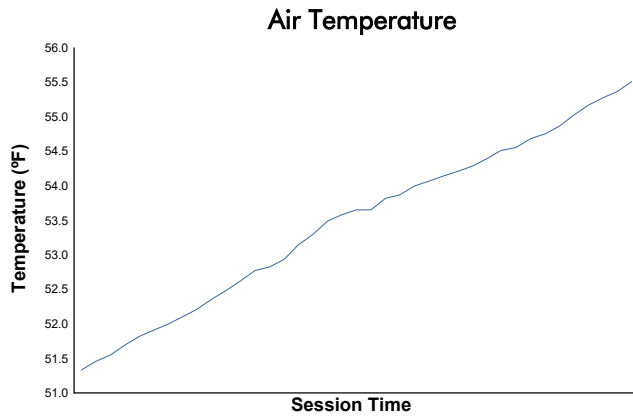

## PSCUW Practice 2 Weather Report

Track Status: **DRY**