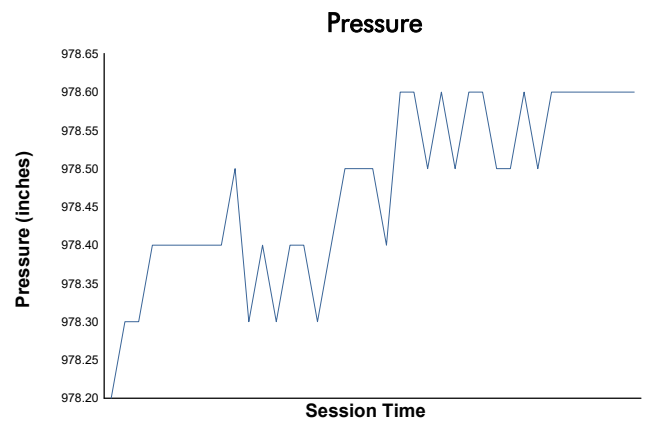

## PSCUW Practice 2 Weather Report

Track Status: **DRY**