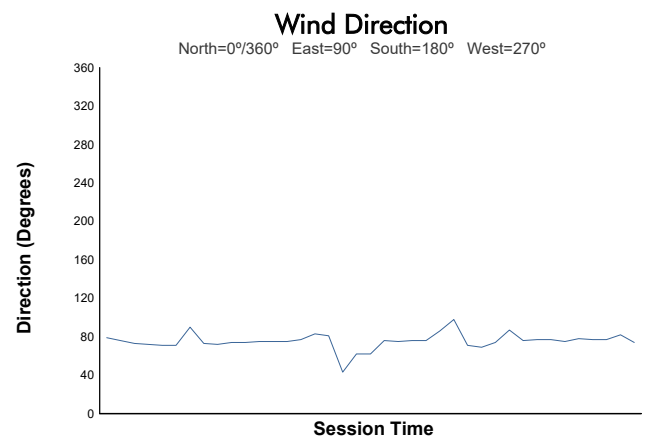

## PSCUW Practice 2 Weather Report

Track Status: **DRY**