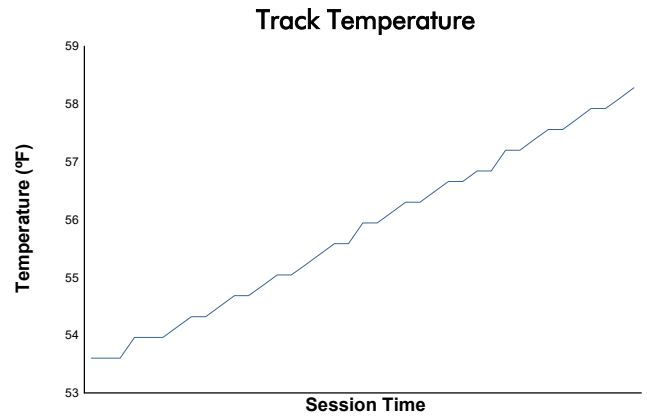

## PSCUW Practice 2 Weather Report

Track Status: **DRY**