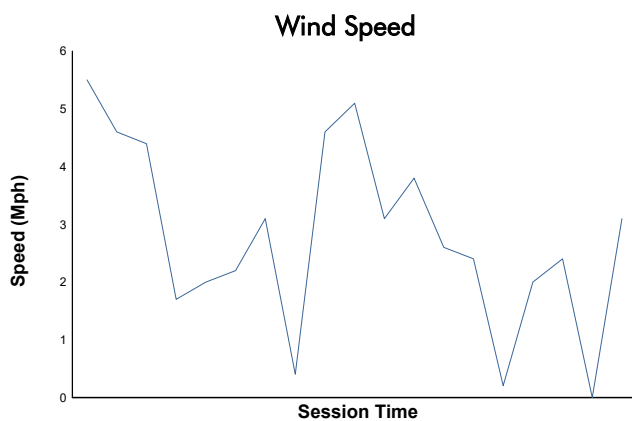

PSCUW Qualifying Weather Report

Track Status: **DRY**