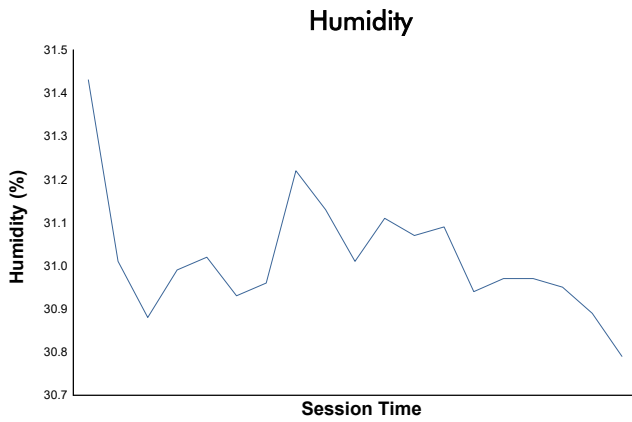

PSCUW Qualifying Weather Report

Track Status: **DRY**