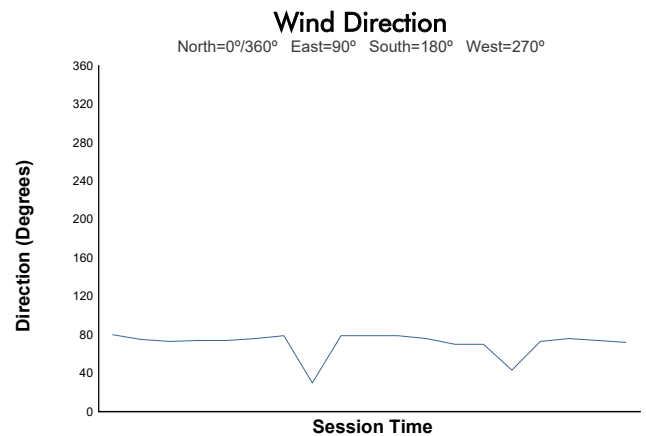

PSCUW Qualifying Weather Report

Track Status: **DRY**