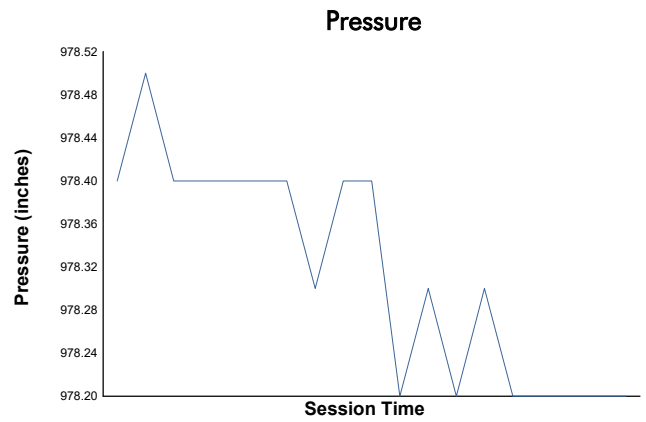

PSCUW Qualifying Weather Report

Track Status: **DRY**