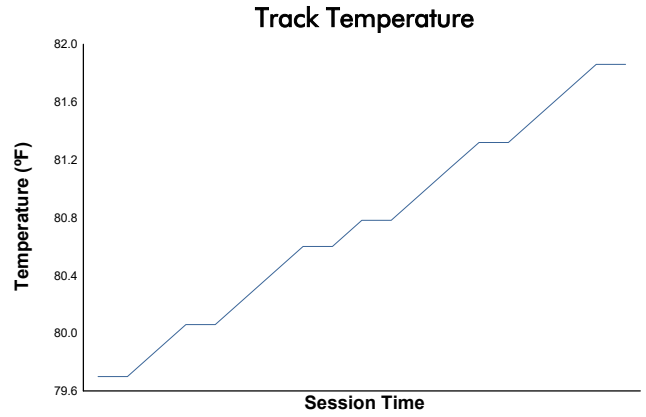

PSCUW Qualifying Weather Report

Track Status: **DRY**