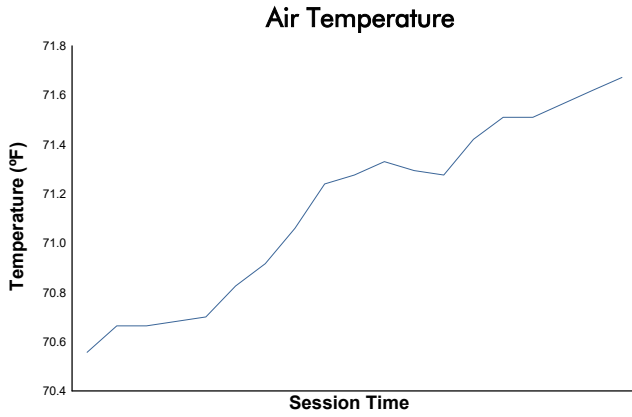

PSCUW Qualifying Weather Report

Track Status: **DRY**