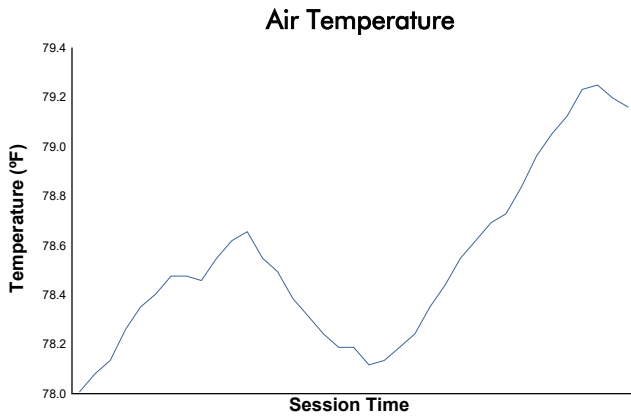

PSCUW Race 1 Weather Report

Track Status: **DRY**