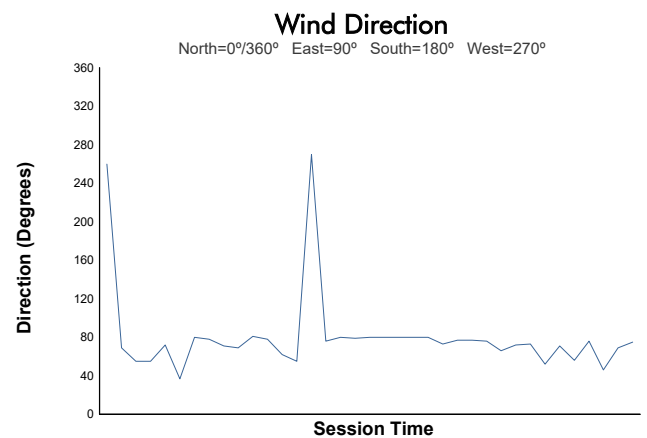

PSCUW Race 1 Weather Report

Track Status: **DRY**