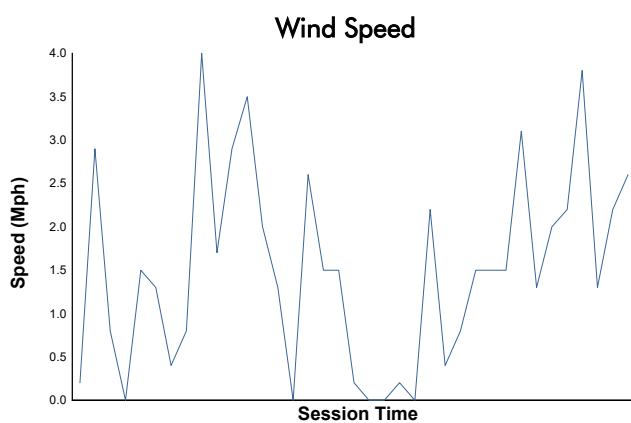

PSCUW Race 1 Weather Report

Track Status: **DRY**