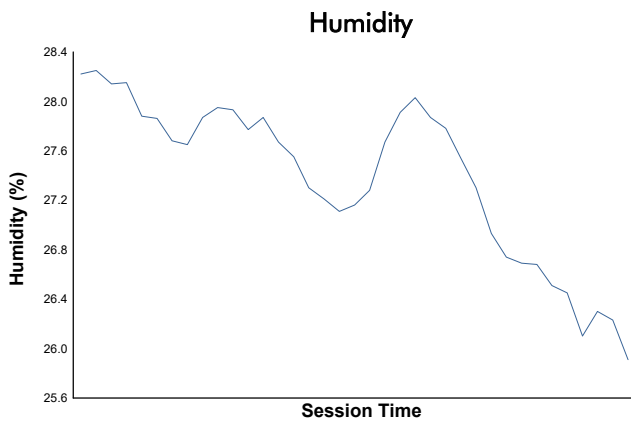

PSCUW Race 1 Weather Report

Track Status: **DRY**