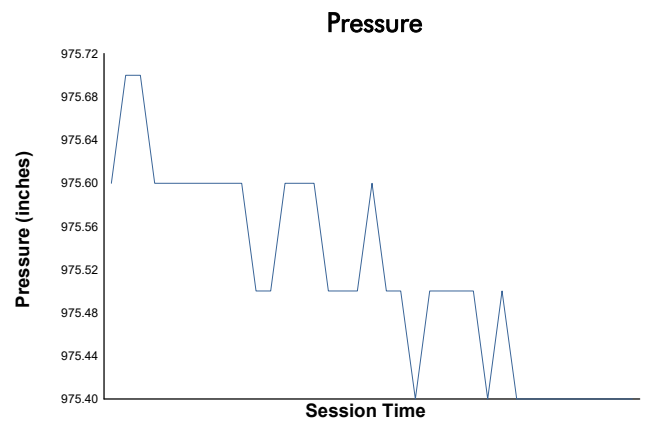

PSCUW Race 1 Weather Report

Track Status: **DRY**