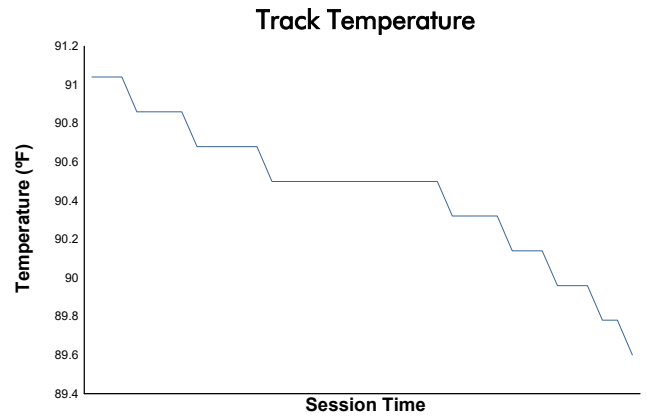

PSCUW Race 1 Weather Report

Track Status: **DRY**