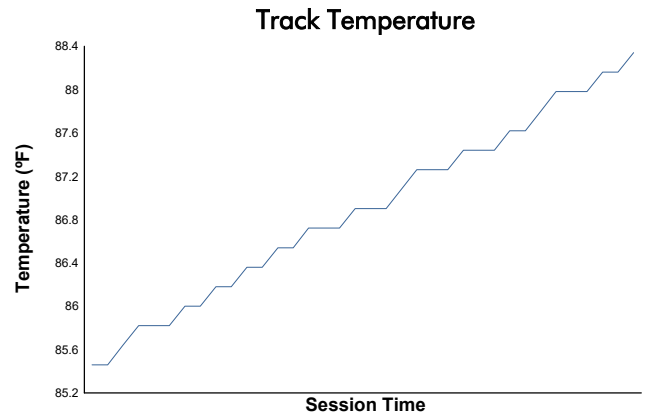

PSCUW Race 2 Weather Report

Track Status: **DRY**