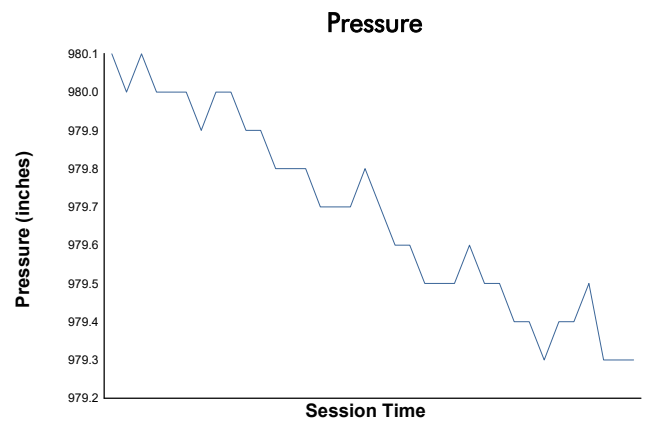

PSCUW Race 2 Weather Report

Track Status: **DRY**