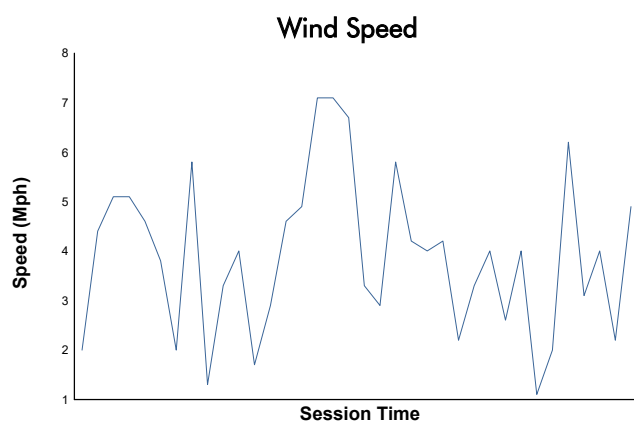

PSCUW Race 2 Weather Report

Track Status: **DRY**