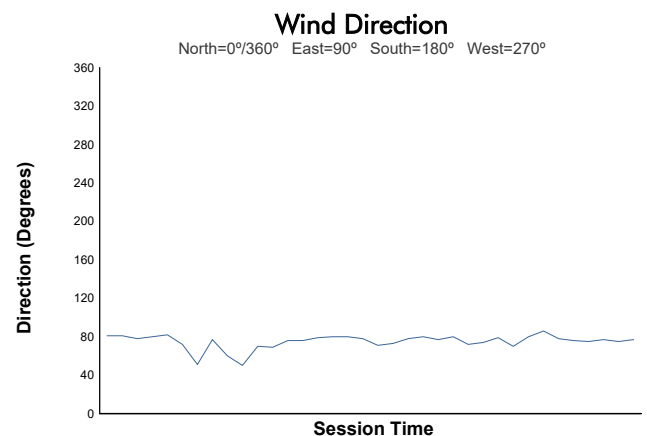

PSCUW Race 2 Weather Report

Track Status: **DRY**