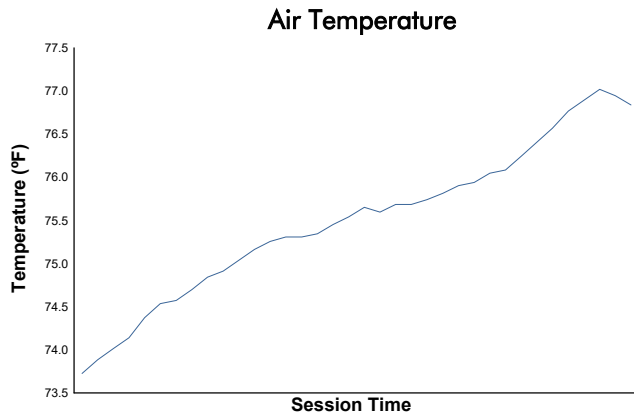

PSCUW Race 2 Weather Report

Track Status: **DRY**