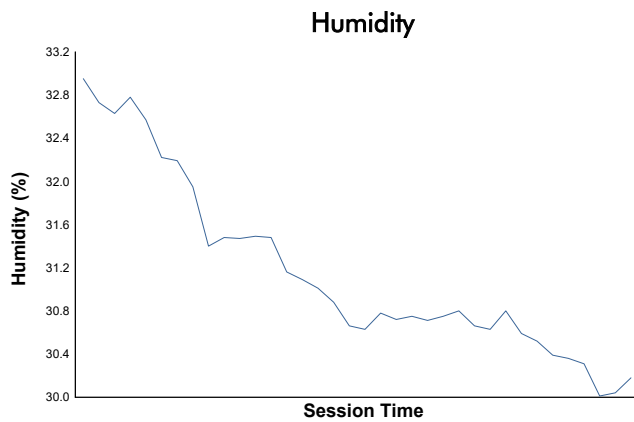

PSCUW Race 2 Weather Report

Track Status: **DRY**