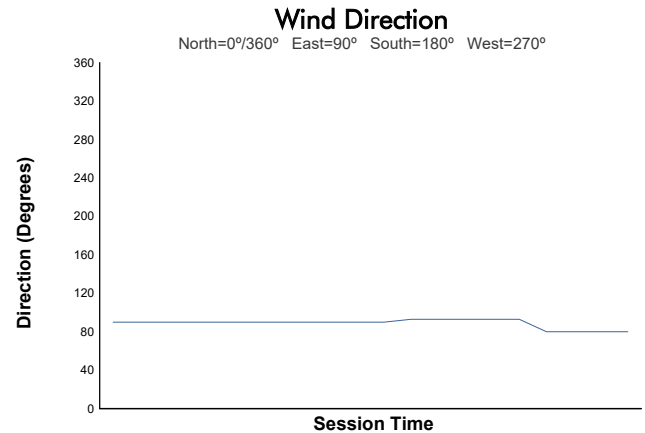

## GT3 Cup Practice 1 Weather Report

Track Status: **DRY**