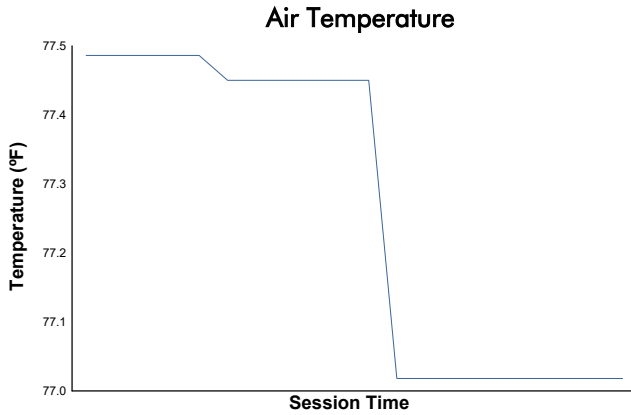

## GT3 Cup Practice 1 Weather Report

Track Status: **DRY**