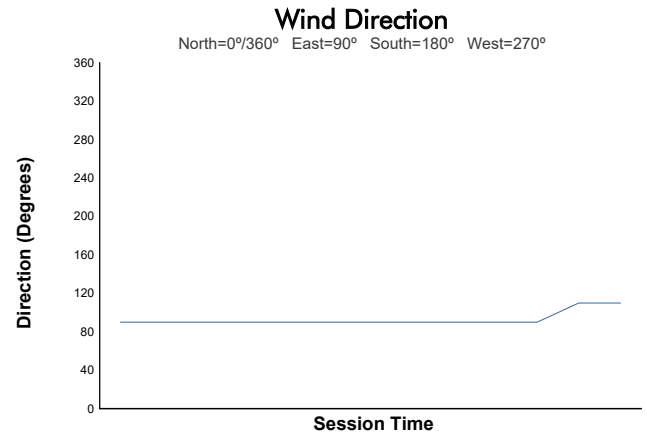

Cayman Practice 1 Weather Report

Track Status: **DRY**