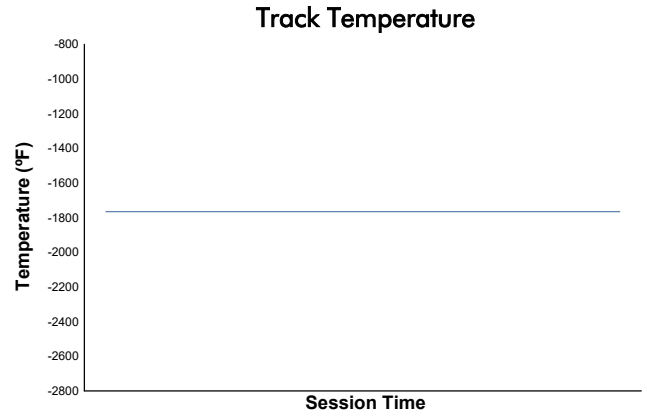

Cayman Practice 1 Weather Report

Track Status: **DRY**