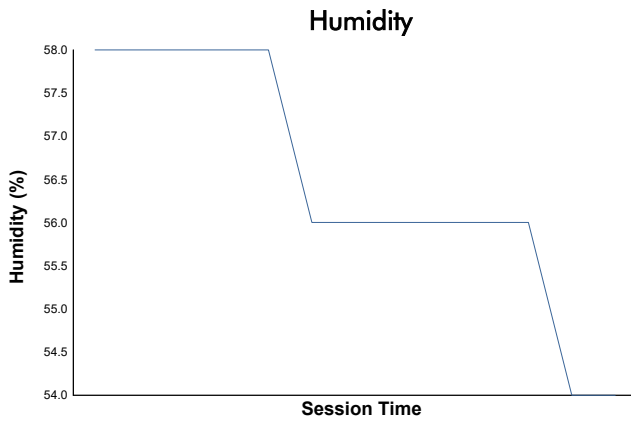

Cayman Practice 1 Weather Report

Track Status: **DRY**