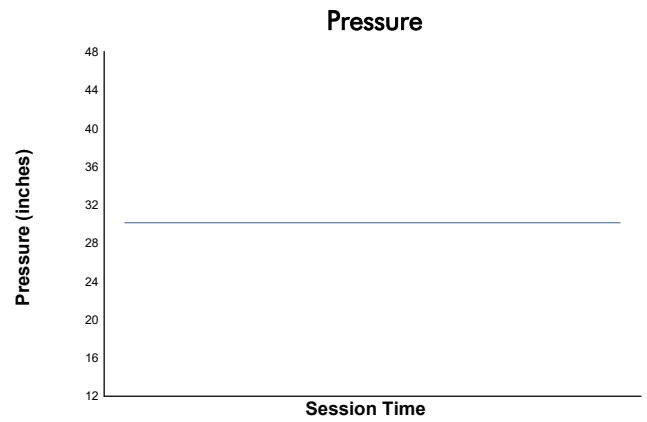

Cayman Practice 1 Weather Report

Track Status: **DRY**