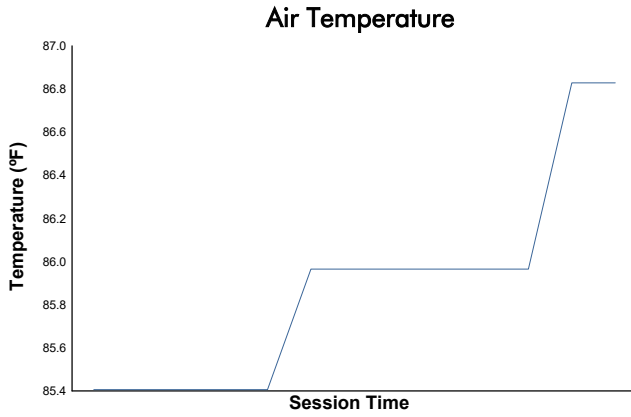

Cayman Practice 1 Weather Report

Track Status: **DRY**