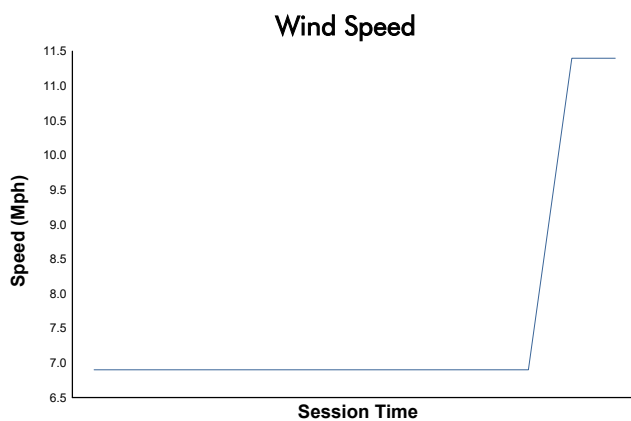

Cayman Practice 1 Weather Report

Track Status: **DRY**