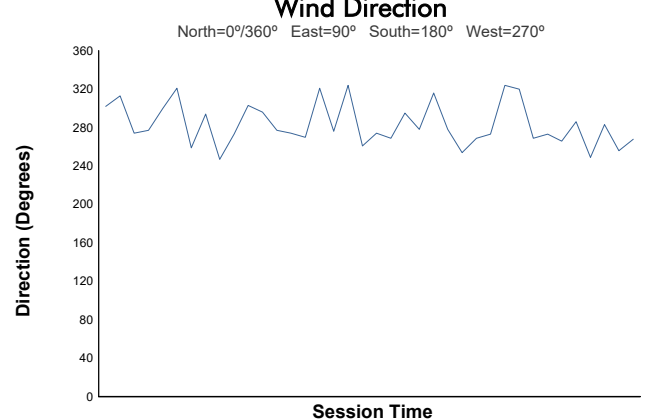

Cayman Practice 1 Weather Report

Track Status: **DRY**