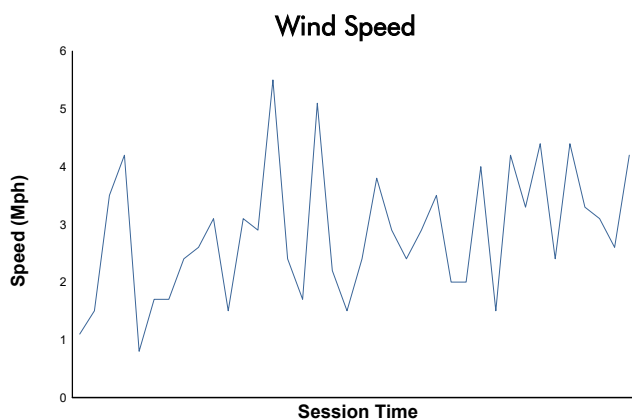

Cayman Practice 1 Weather Report

Track Status: **DRY**