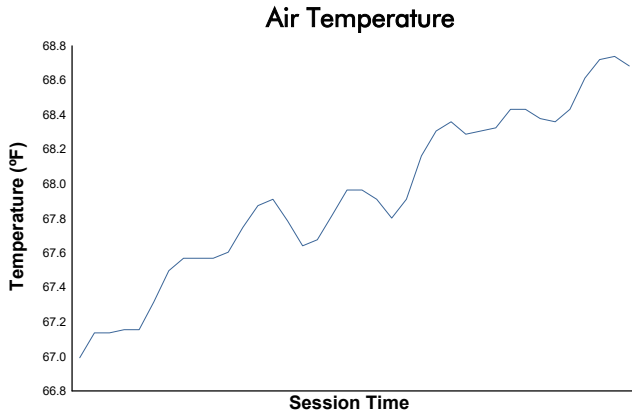

Cayman Practice 1 Weather Report

Track Status: **DRY**