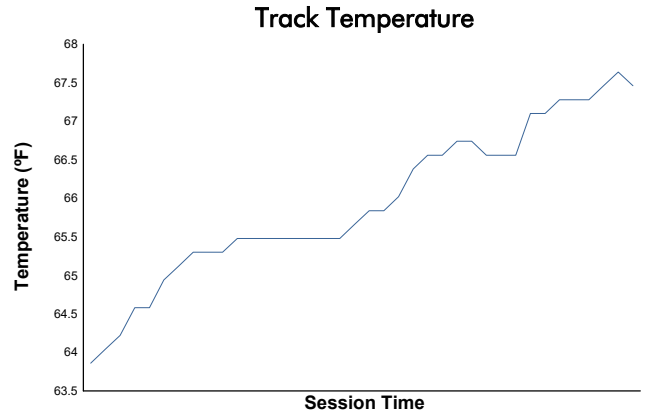

Cayman Practice 1 Weather Report

Track Status: **DRY**