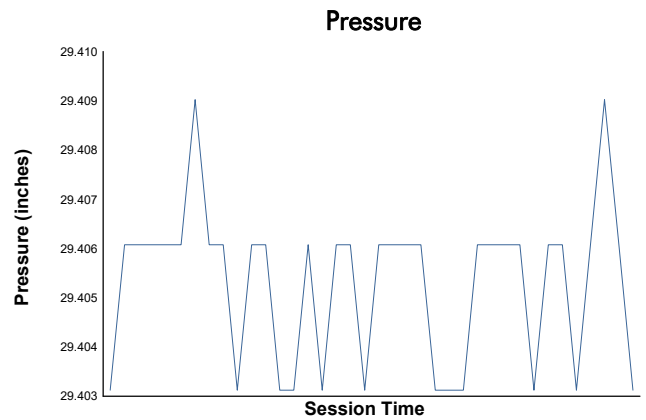

Cayman Practice 1 Weather Report

Track Status: **DRY**