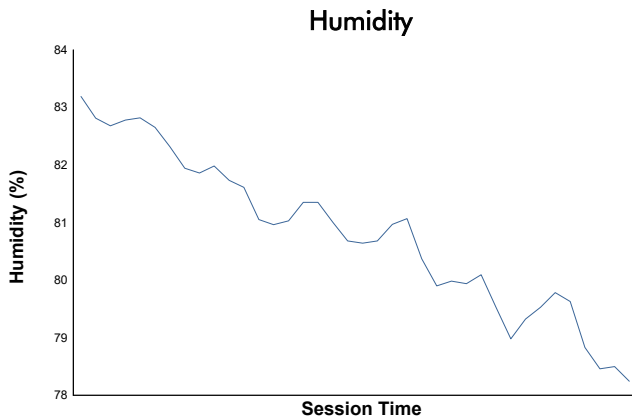

Cayman Practice 1 Weather Report

Track Status: **DRY**