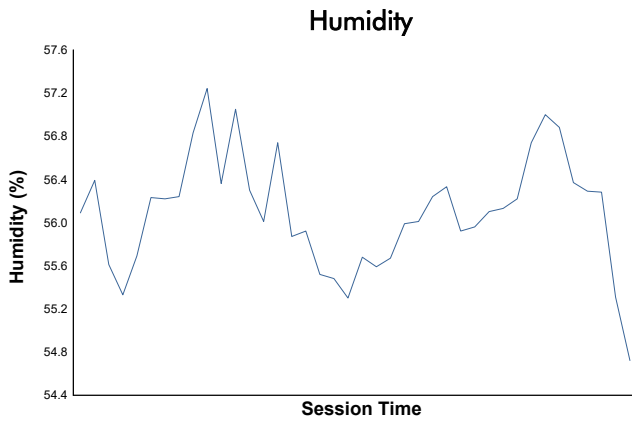

Cayman Practice 2 Weather Report

Track Status: **DRY**