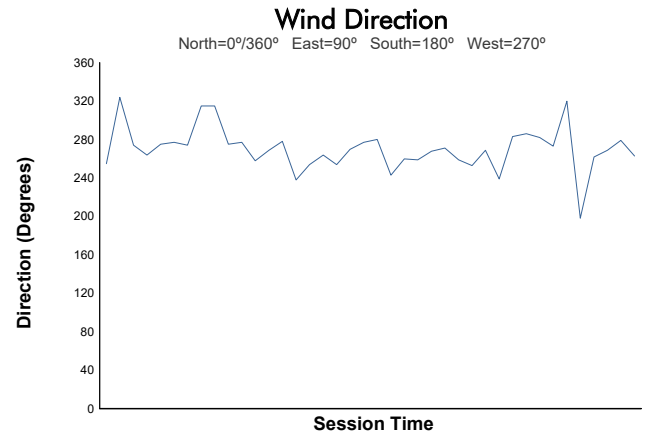

Cayman Practice 2 Weather Report

Track Status: **DRY**