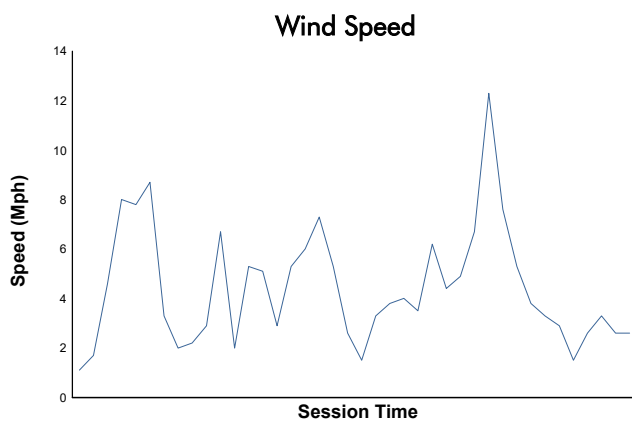

Cayman Practice 2 Weather Report

Track Status: **DRY**