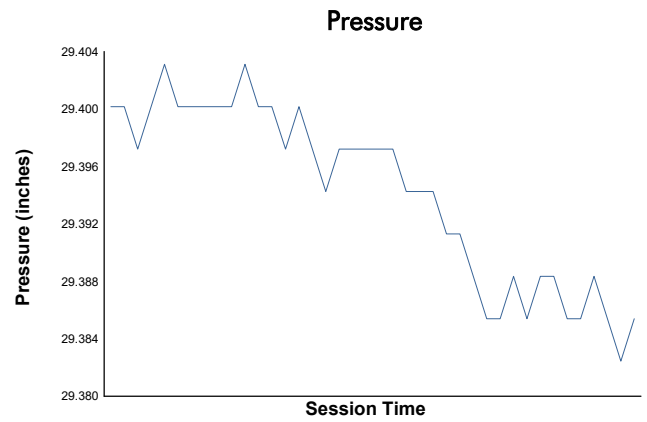

Cayman Practice 2 Weather Report

Track Status: **DRY**