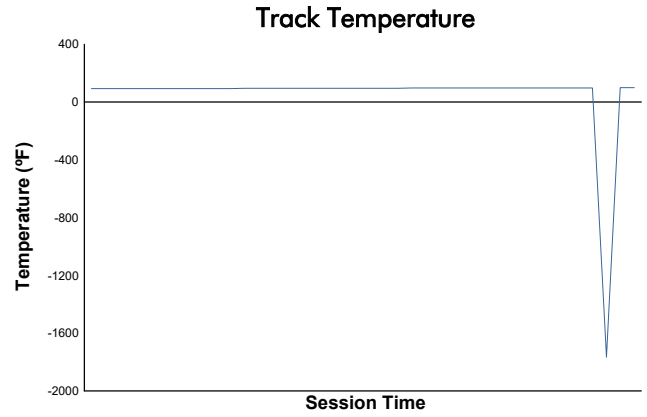

Cayman Practice 2 Weather Report

Track Status: **DRY**