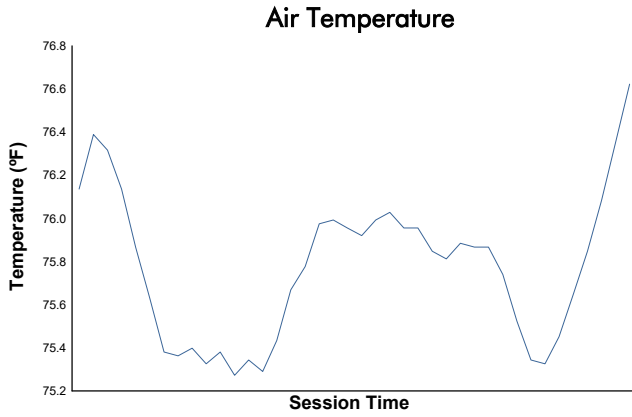

Cayman Practice 2 Weather Report

Track Status: **DRY**