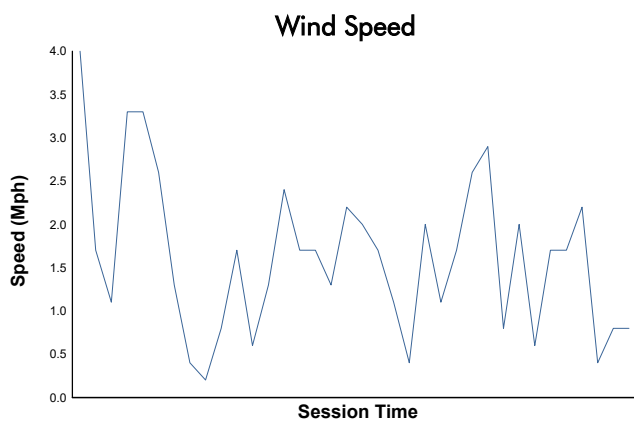

Cayman Race 1 Weather Report

Track Status: **DRY**