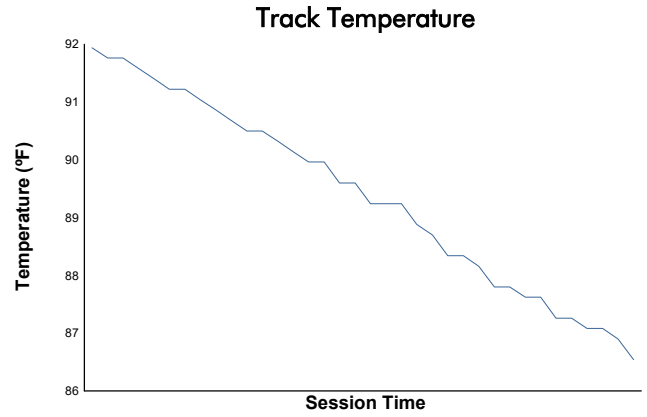

Cayman Race 1 Weather Report

Track Status: **DRY**