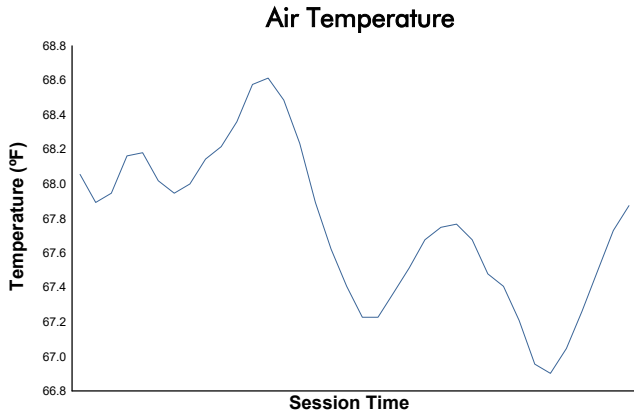

Cayman Race 1 Weather Report

Track Status: **DRY**