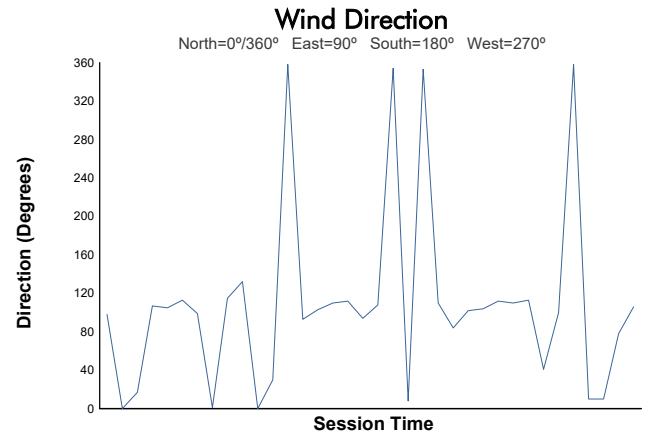

Cayman Race 1 Weather Report

Track Status: **DRY**