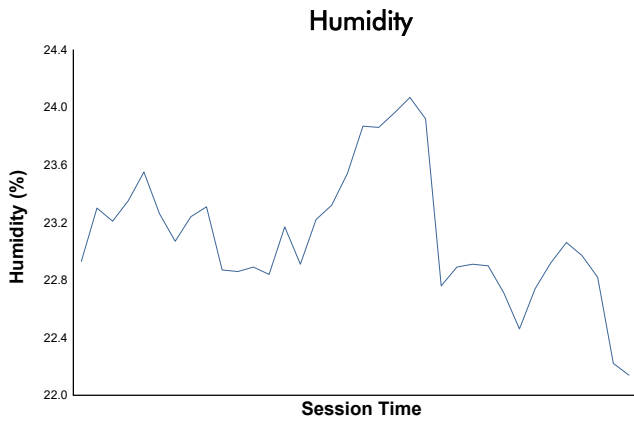

Cayman Race 1 Weather Report

Track Status: **DRY**