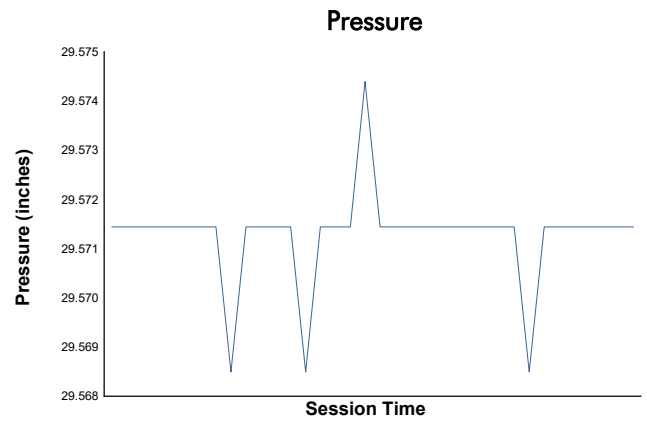

Cayman Race 1 Weather Report

Track Status: **DRY**