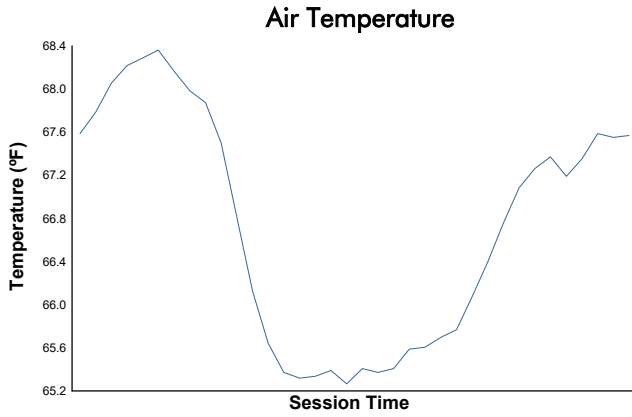

Cayman Race 2 Weather Report

Track Status: **DRY**