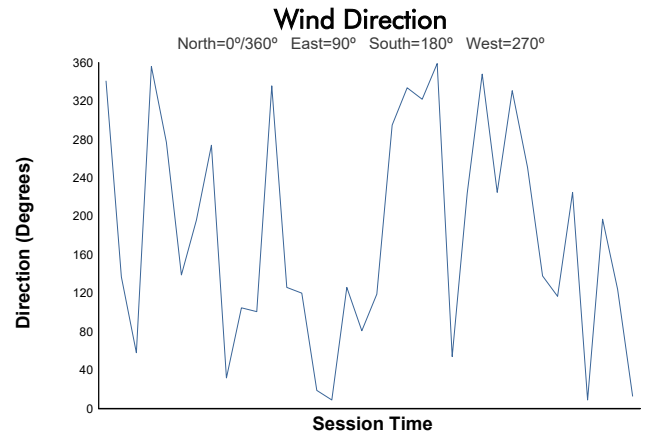

Cayman Race 2 Weather Report

Track Status: **DRY**