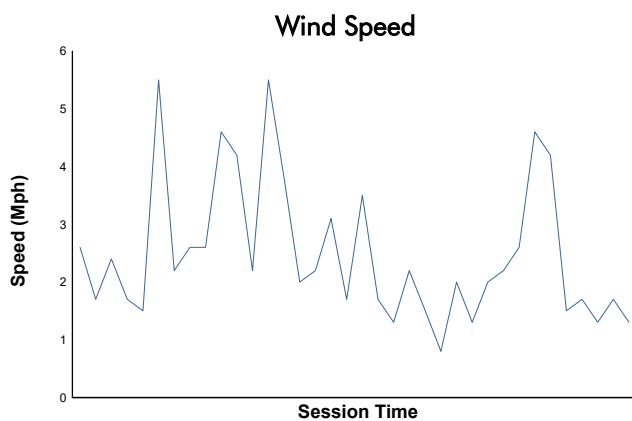

Cayman Race 2 Weather Report

Track Status: **DRY**