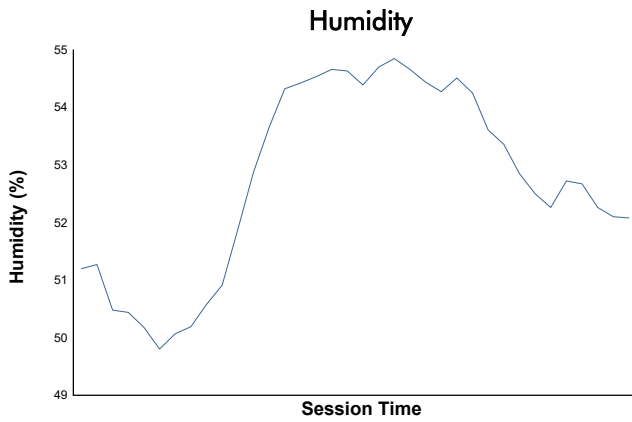

Cayman Race 2 Weather Report

Track Status: **DRY**