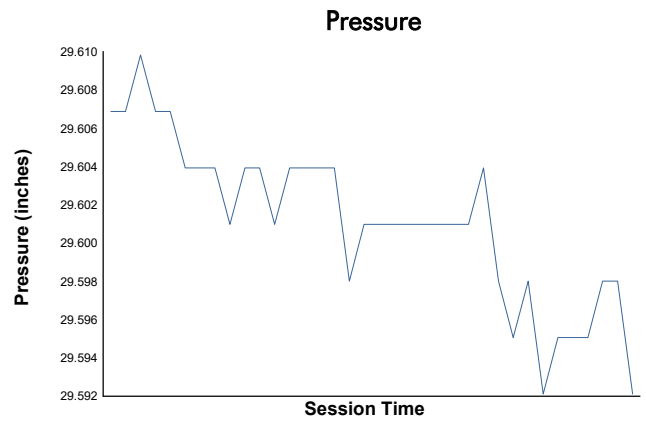

Cayman Race 2 Weather Report

Track Status: **DRY**