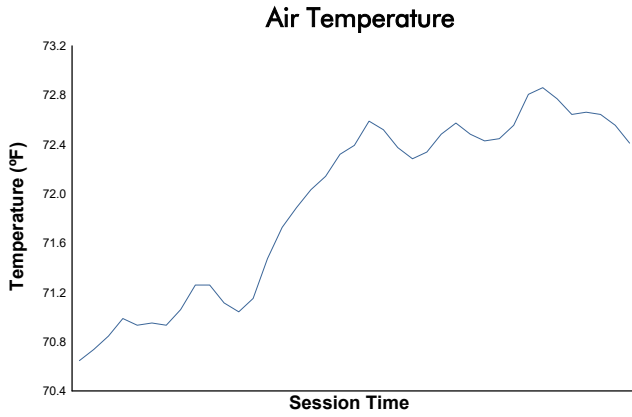

GT3 Cup Practice 1 Weather Report

Track Status: **DRY**