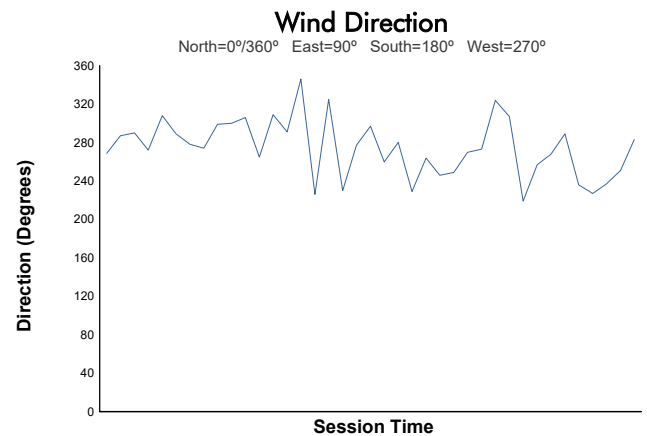

GT3 Cup Practice 1 Weather Report

Track Status: **DRY**