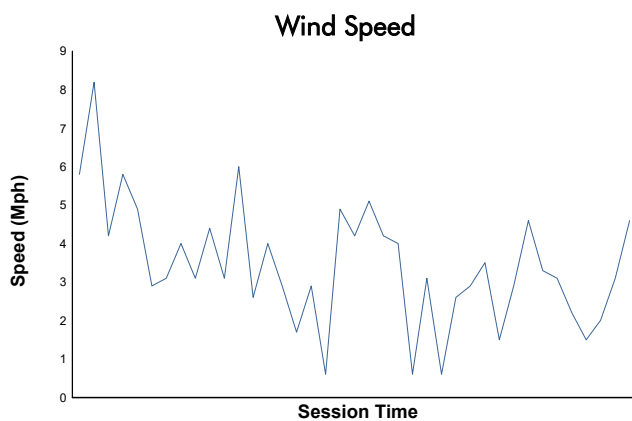

GT3 Cup Practice 1 Weather Report

Track Status: **DRY**