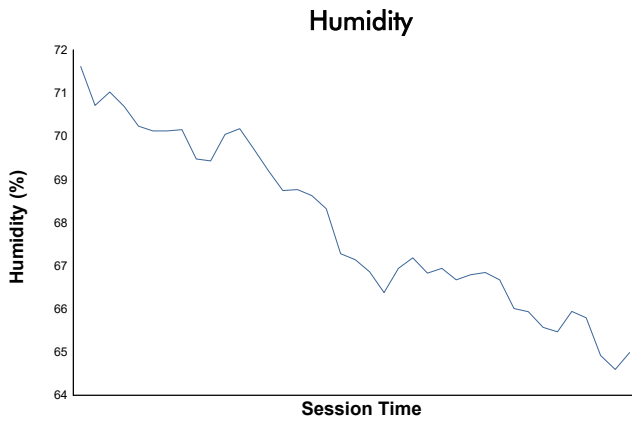

GT3 Cup Practice 1 Weather Report

Track Status: **DRY**