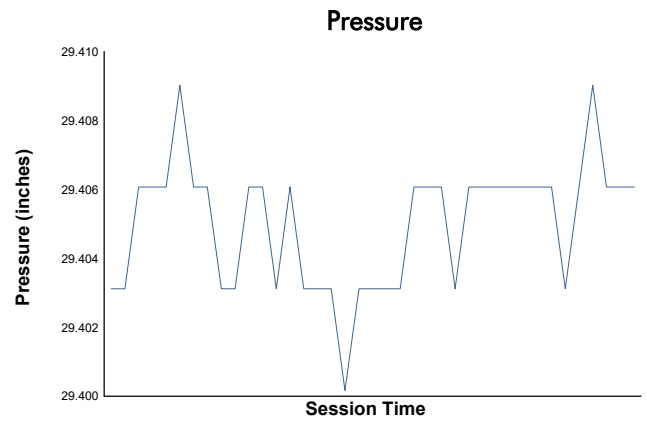

GT3 Cup Practice 1 Weather Report

Track Status: **DRY**