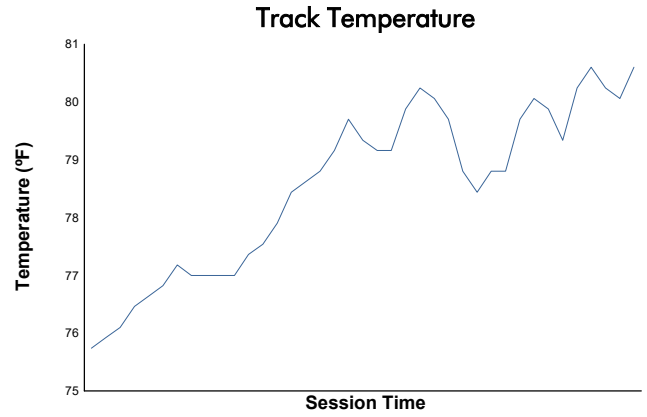

GT3 Cup Practice 1 Weather Report

Track Status: **DRY**