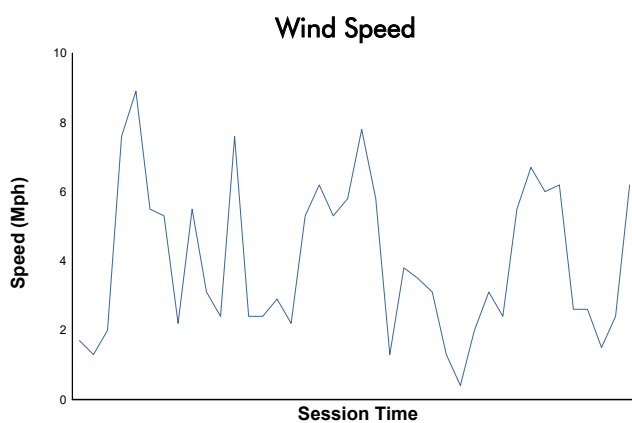

**GT3 Cup Practice 2 Weather Report**

Track Status: **DRY**