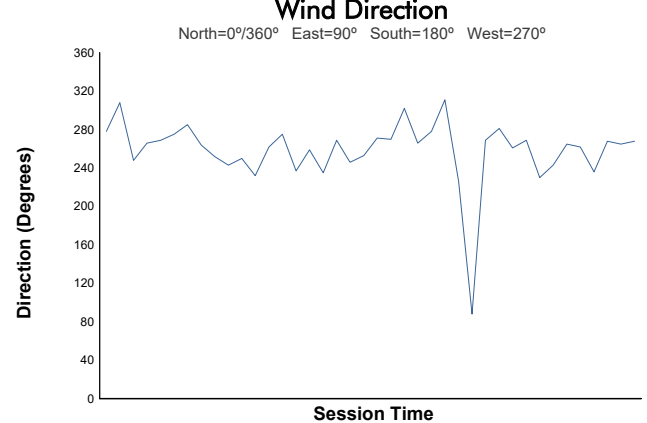

**GT3 Cup Practice 2 Weather Report**

Track Status: **DRY**