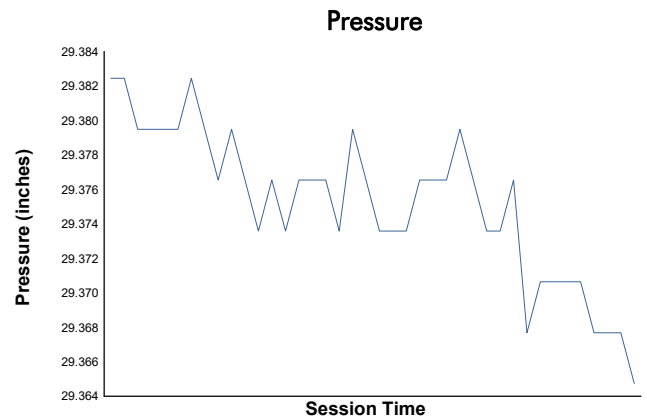

**GT3 Cup Practice 2 Weather Report**

Track Status: **DRY**