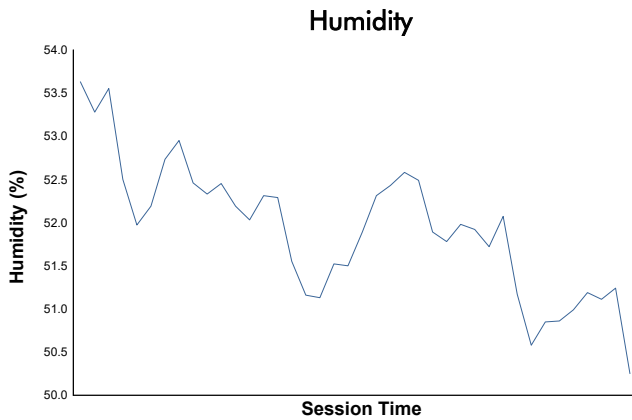

**GT3 Cup Practice 2 Weather Report**

Track Status: **DRY**