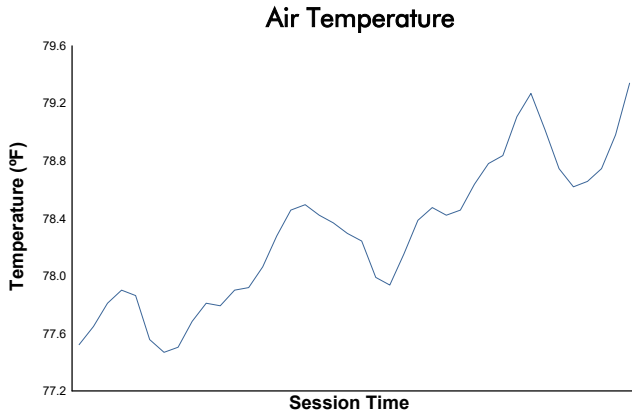

**GT3 Cup Practice 2 Weather Report**

Track Status: **DRY**