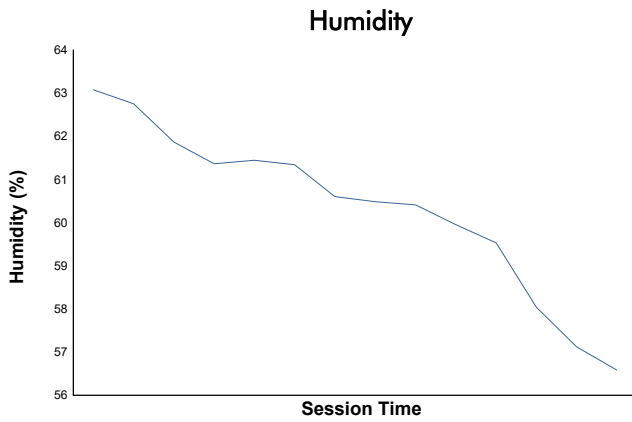

GT3 Group A Qualifying Weather Report

Track Status: **DRY**