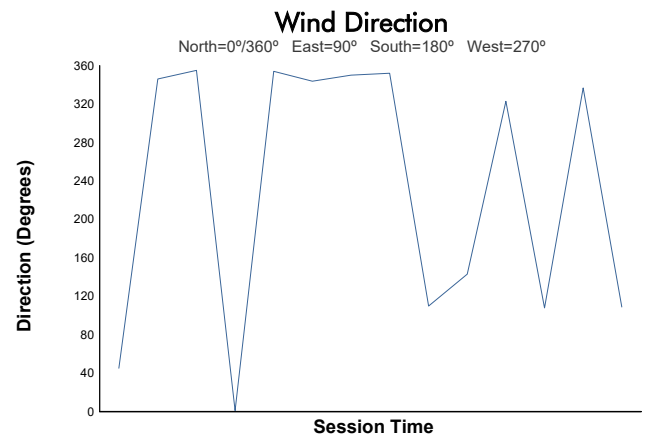

GT3 Group A Qualifying Weather Report

Track Status: **DRY**