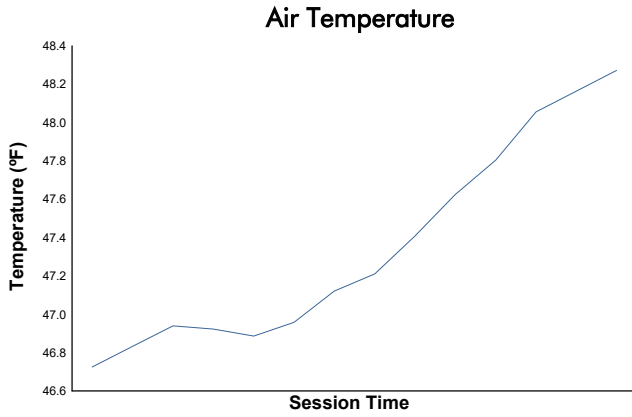

GT3 Group A Qualifying Weather Report

Track Status: **DRY**