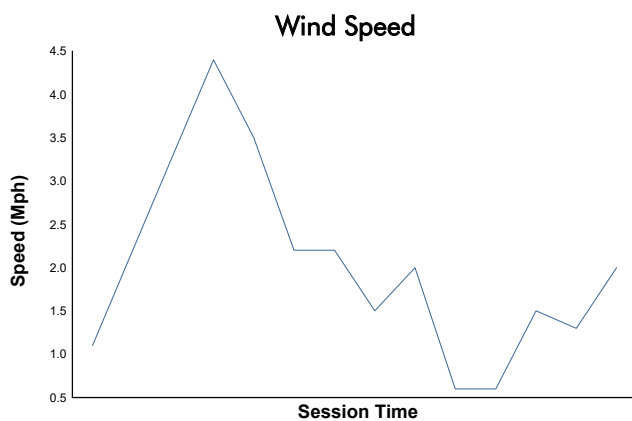

GT3 Group A Qualifying Weather Report

Track Status: **DRY**