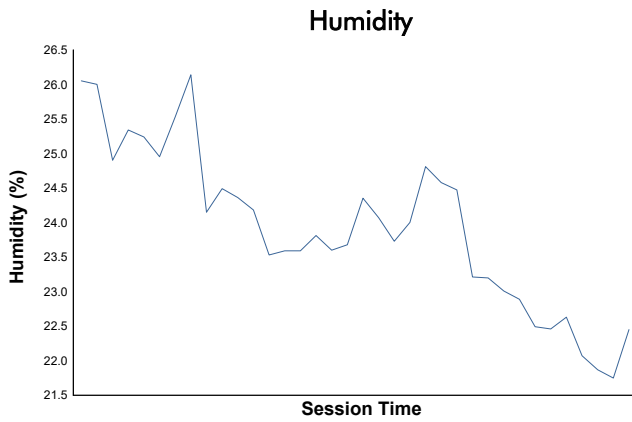

GT3 Cup Race 1 Weather Report

Track Status: **DRY**