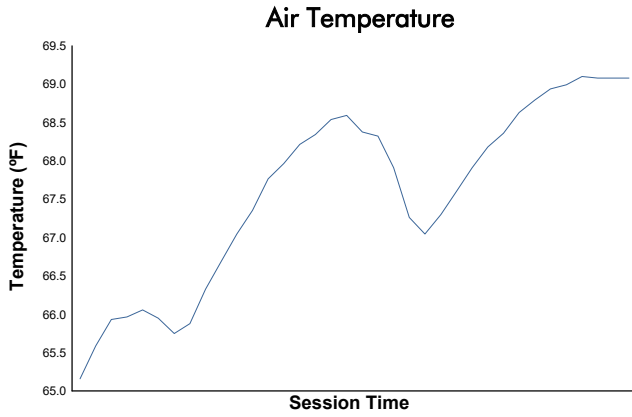

GT3 Cup Race 1 Weather Report

Track Status: **DRY**