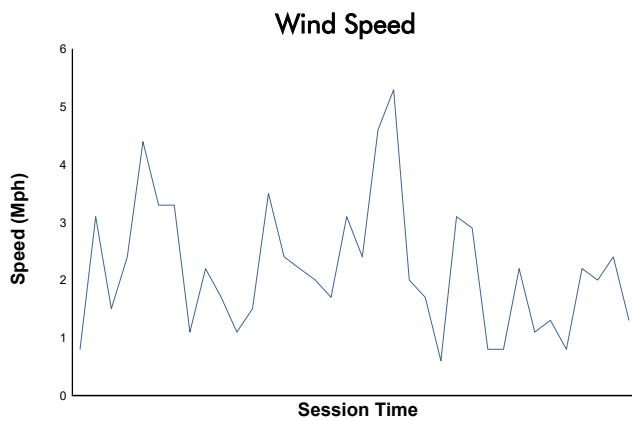

GT3 Cup Race 1 Weather Report

Track Status: **DRY**