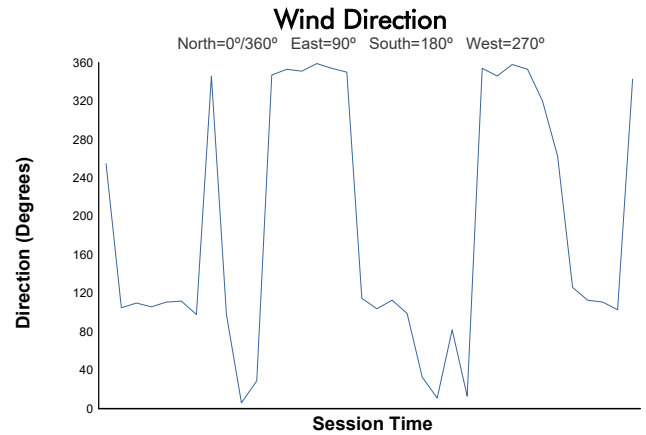

GT3 Cup Race 1 Weather Report

Track Status: **DRY**