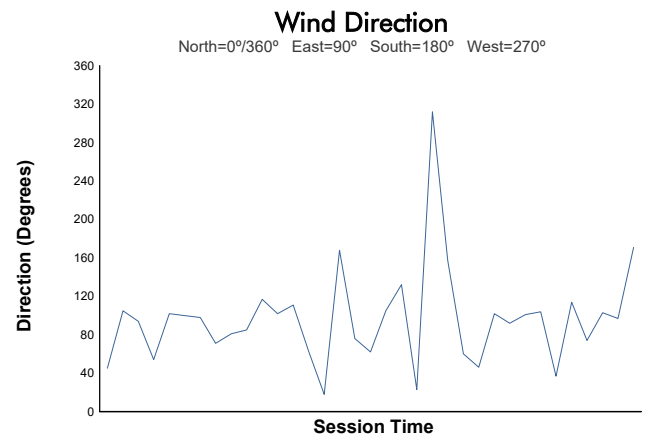

## GT3 Cup Race 2 Weather Report

Track Status: **DRY**