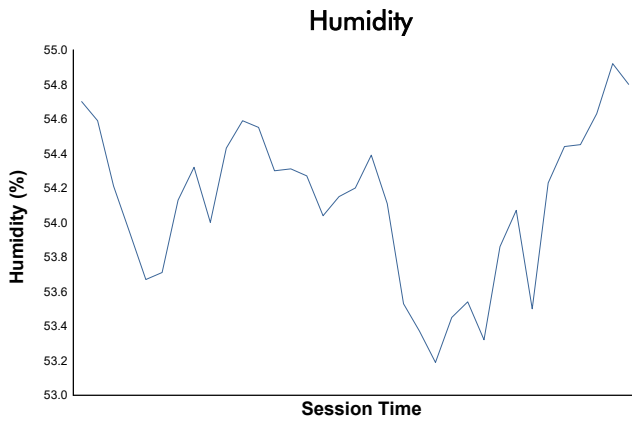

## GT3 Cup Race 2 Weather Report

Track Status: **DRY**