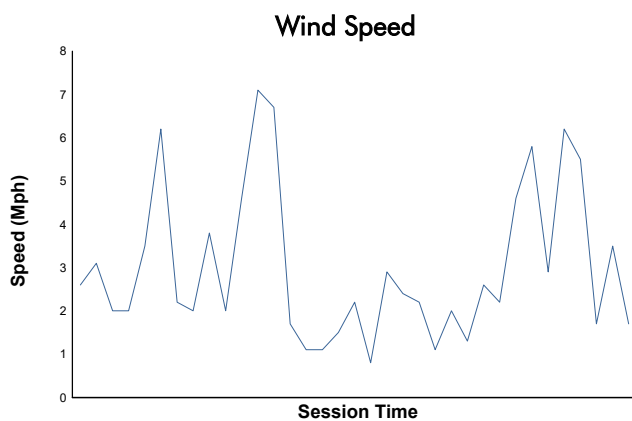

## GT3 Cup Race 2 Weather Report

Track Status: **DRY**