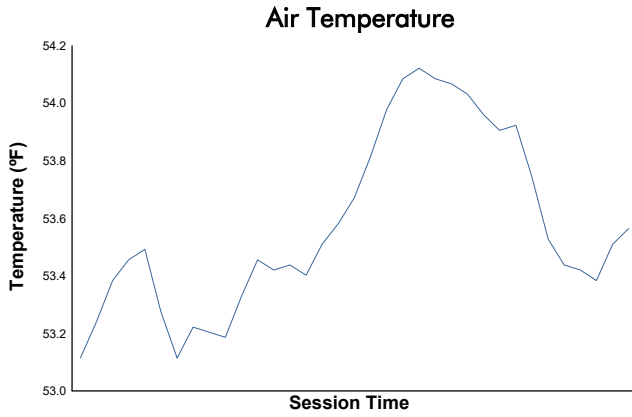

## GT3 Cup Race 2 Weather Report

Track Status: **DRY**