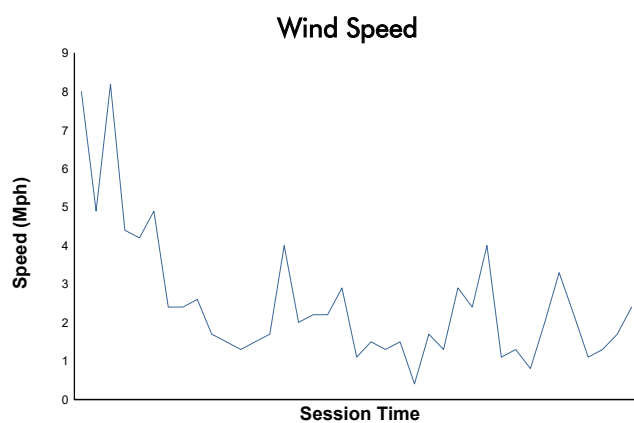

## Practice 1 Weather Report

Track Status: **DRY**