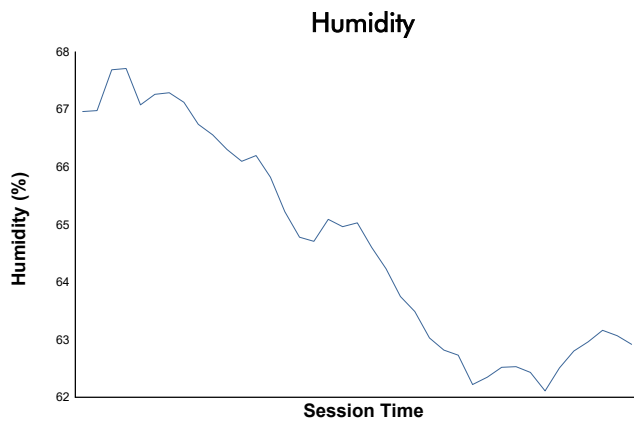

## Practice 1 Weather Report

Track Status: **DRY**