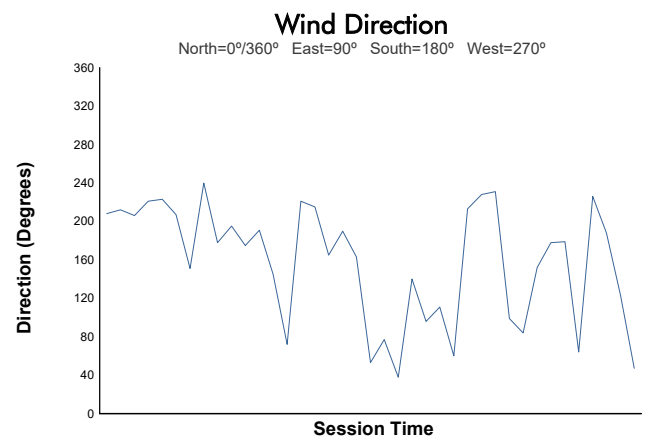

## Practice 1 Weather Report

Track Status: **DRY**