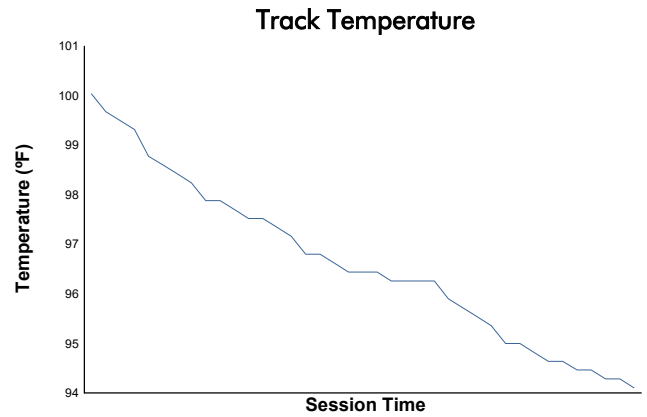

## Practice 1 Weather Report

Track Status: **DRY**