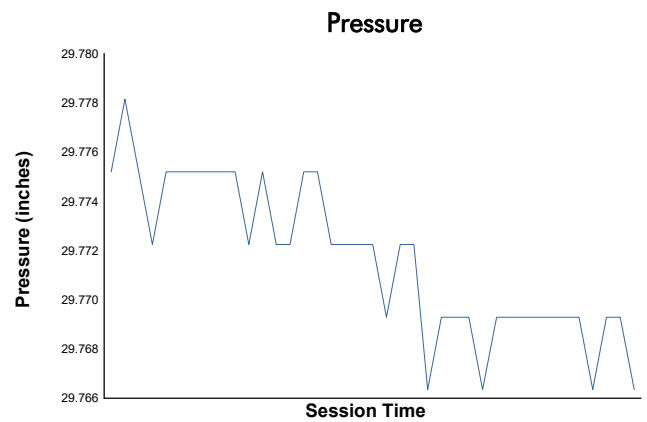

## Practice 1 Weather Report

Track Status: **DRY**