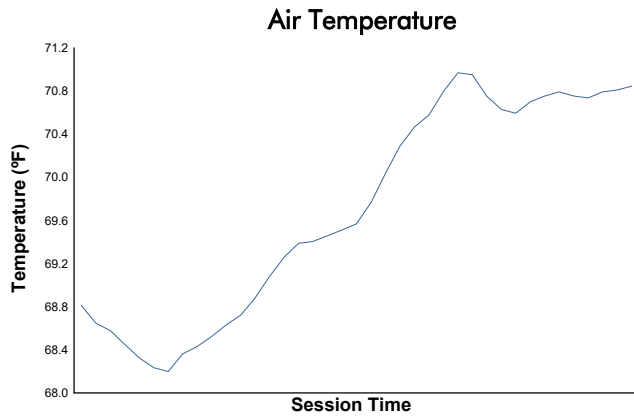

## Practice 1 Weather Report

Track Status: **DRY**