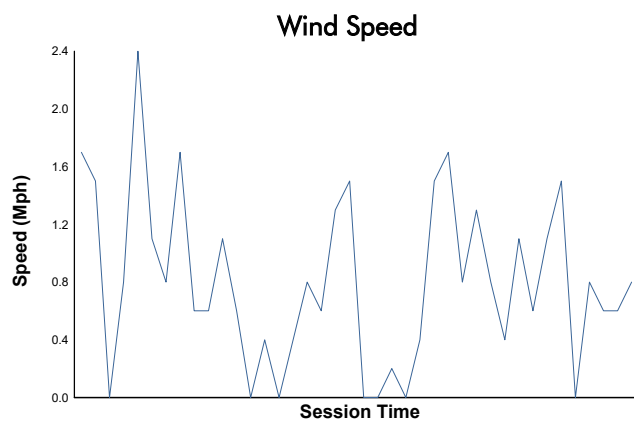

Practice 2 Weather Report

Track Status: **WET**