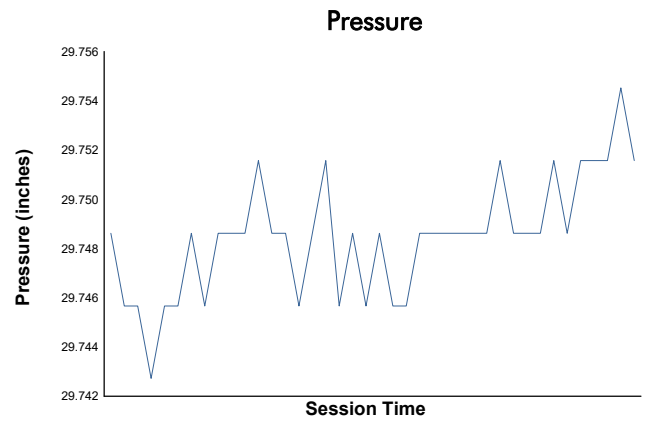

Practice 2 Weather Report

Track Status: **WET**