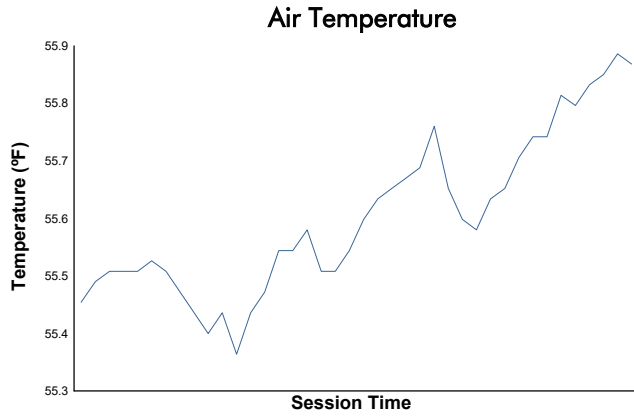

Practice 2 Weather Report

Track Status: **WET**