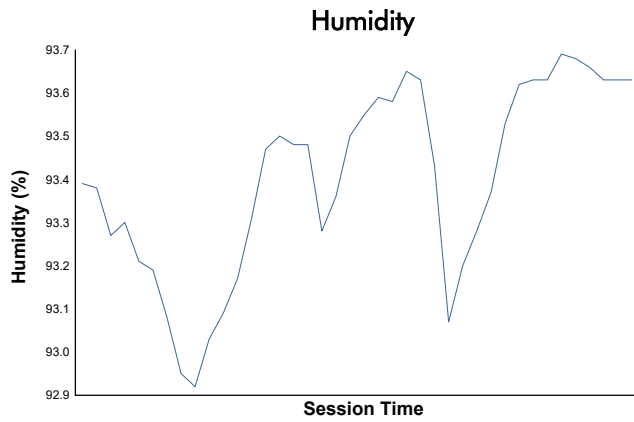

Practice 2 Weather Report

Track Status: **WET**