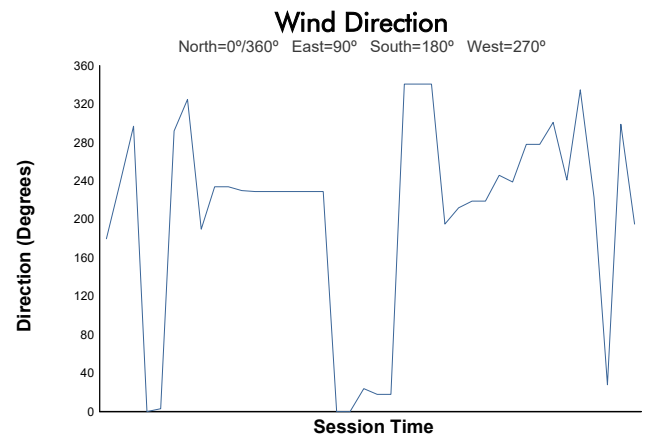

Practice 2 Weather Report

Track Status: **WET**