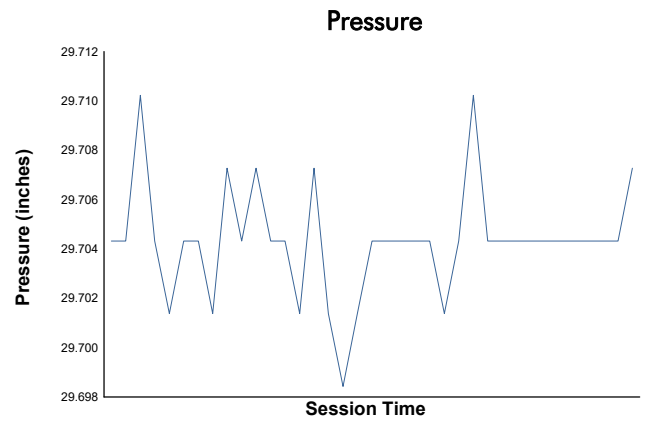

Race 1 Weather Report

Track Status: **DRY**