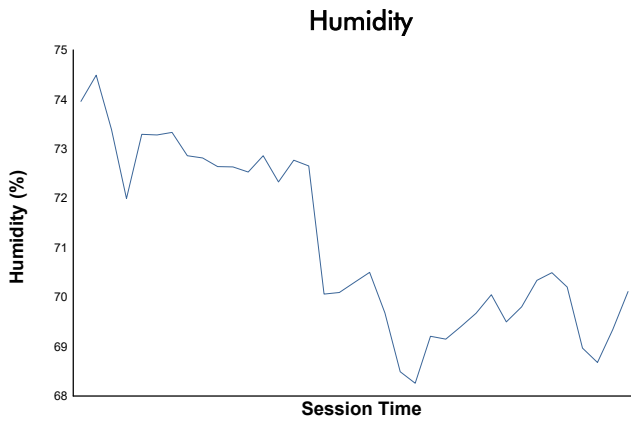

Race 1 Weather Report

Track Status: **DRY**