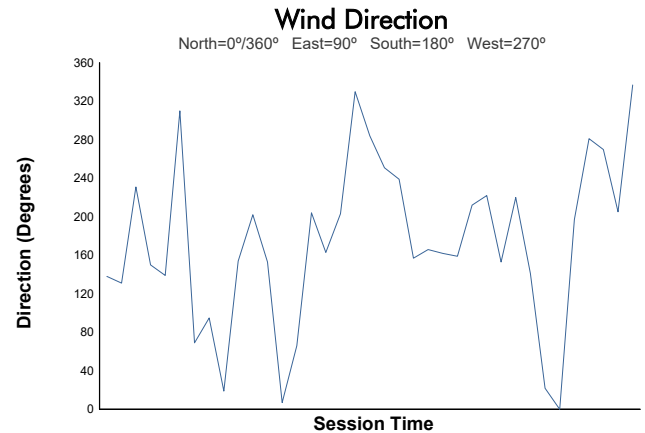

Race 1 Weather Report

Track Status: **DRY**