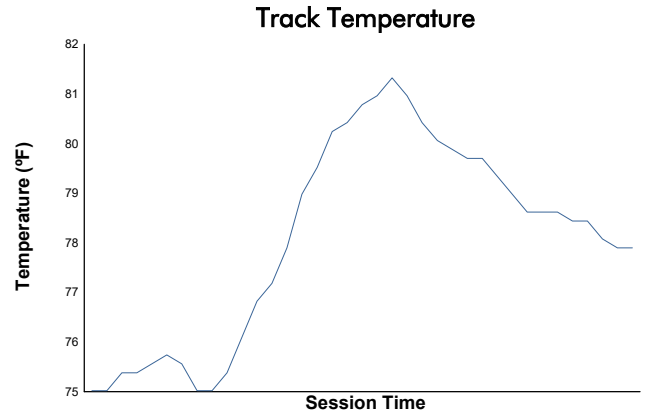

Race 1 Weather Report

Track Status: **DRY**