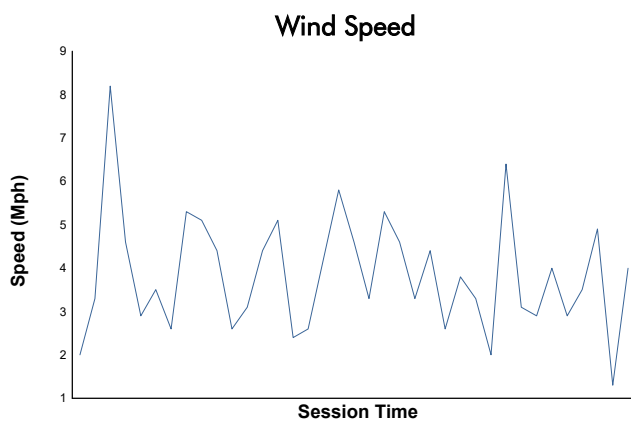

Race 1 Weather Report

Track Status: **DRY**