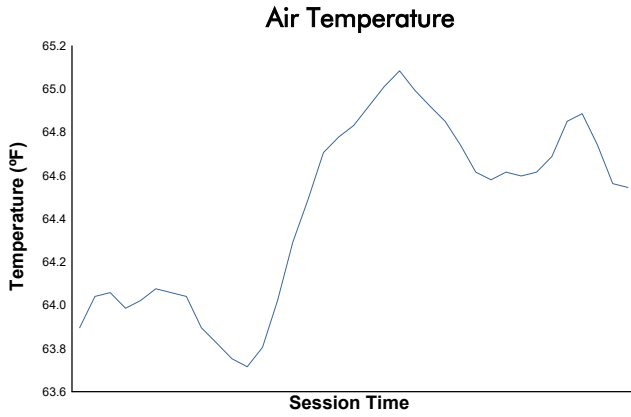

Race 1 Weather Report

Track Status: **DRY**