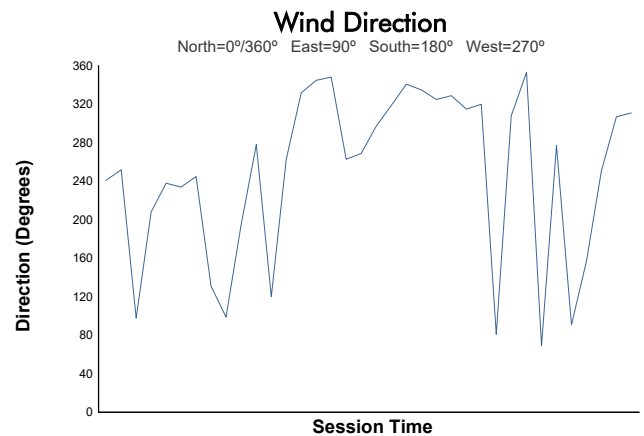

Race 2 Weather Report

Track Status: **WET**