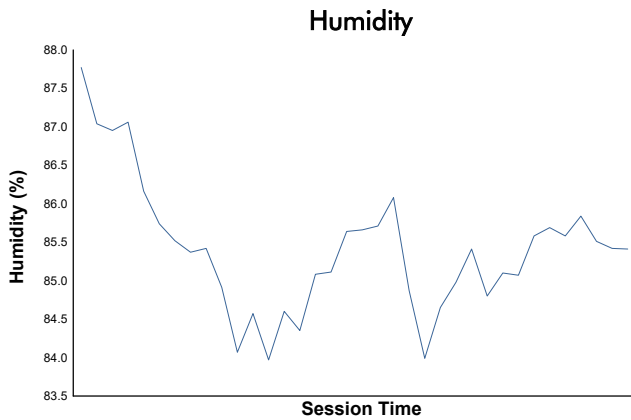

Race 2 Weather Report

Track Status: **WET**