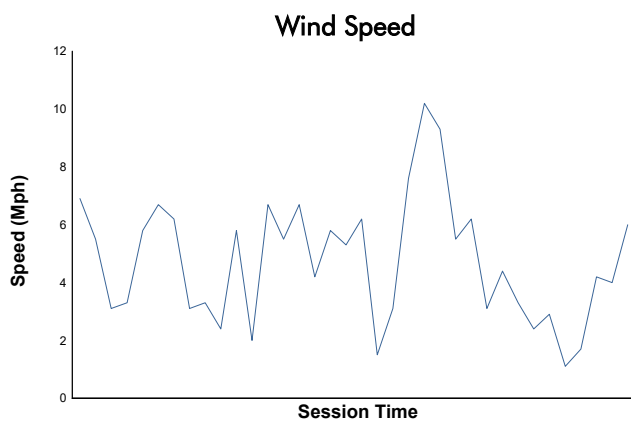

Race 2 Weather Report

Track Status: **WET**