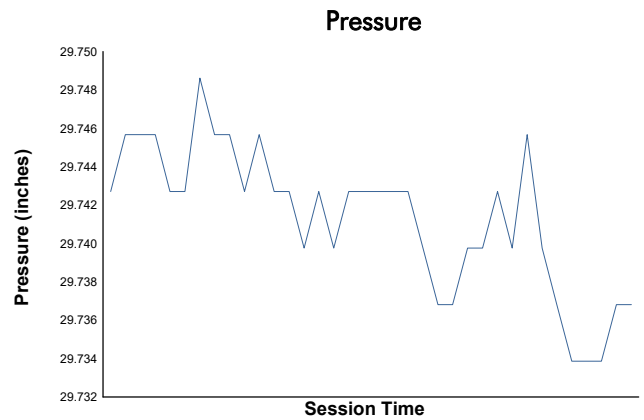

Race 2 Weather Report

Track Status: **WET**