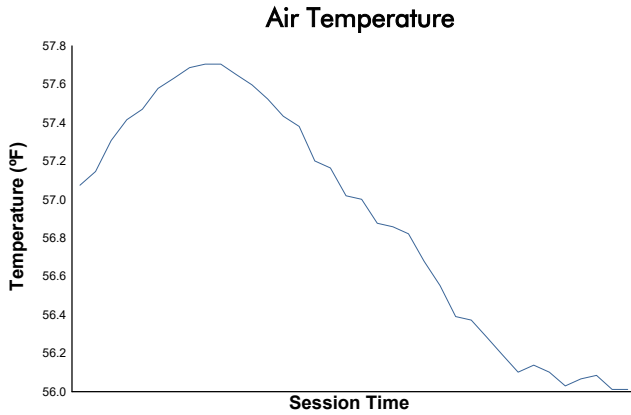

Race 2 Weather Report

Track Status: **WET**