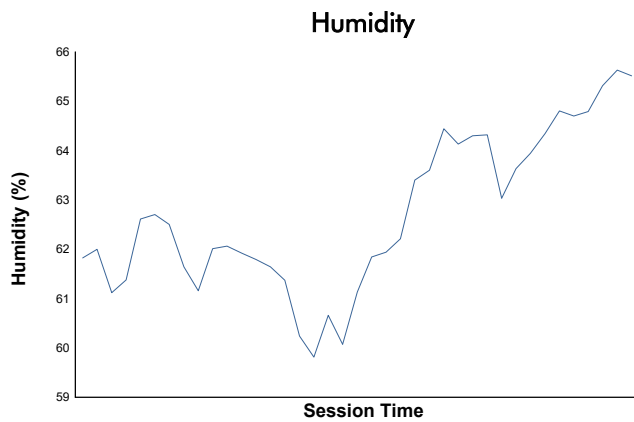

Practice 1 Weather Report

Track Status: **DRY**