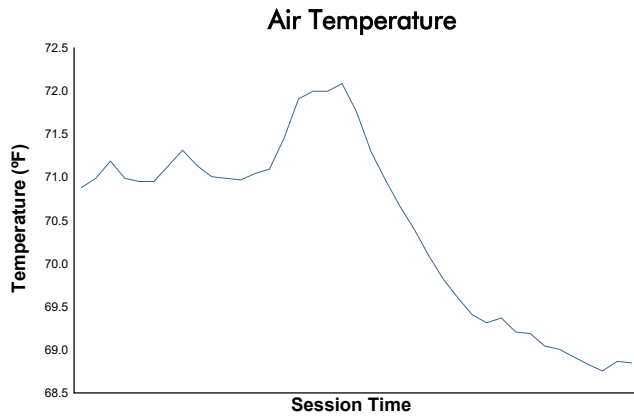

Practice 1 Weather Report

Track Status: **DRY**