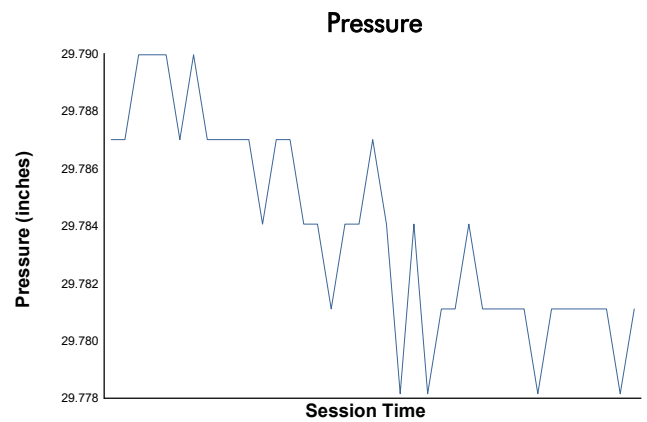

Practice 1 Weather Report

Track Status: **DRY**