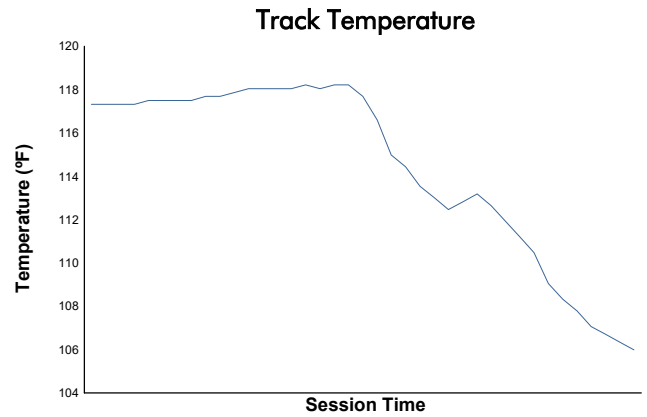

Practice 1 Weather Report

Track Status: **DRY**