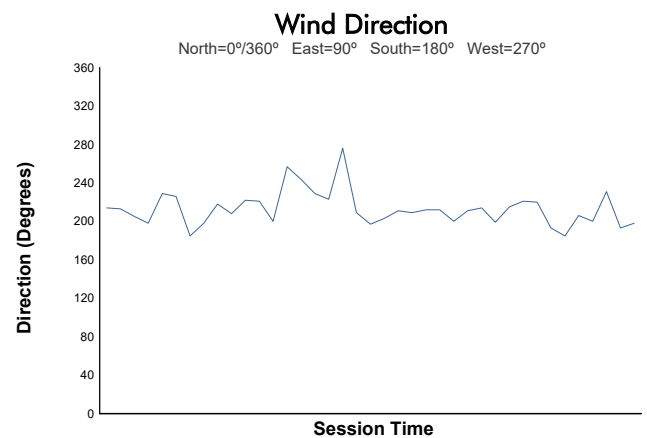

Practice 1 Weather Report

Track Status: **DRY**