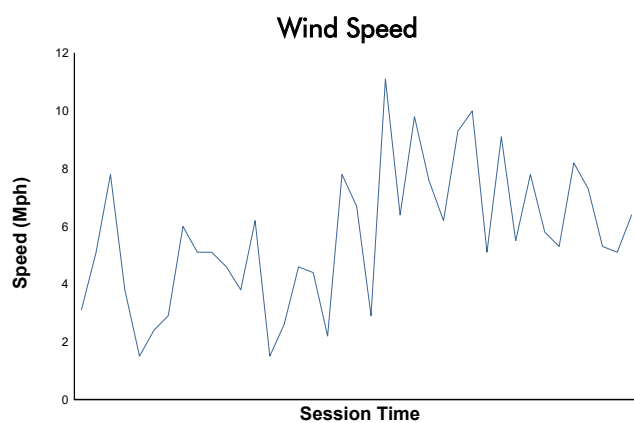

Practice 1 Weather Report

Track Status: **DRY**