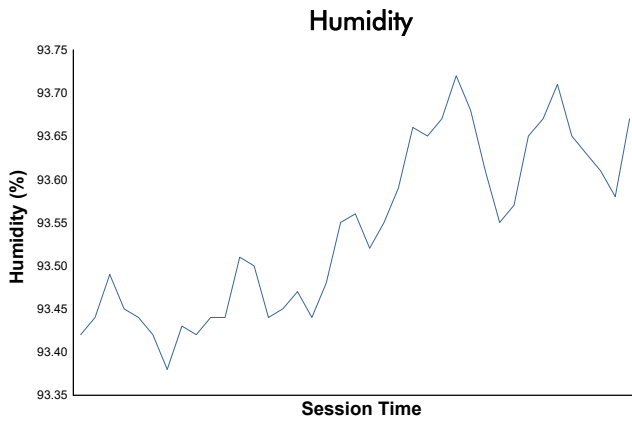

Practice 2 Weather Report

Track Status: **WET**