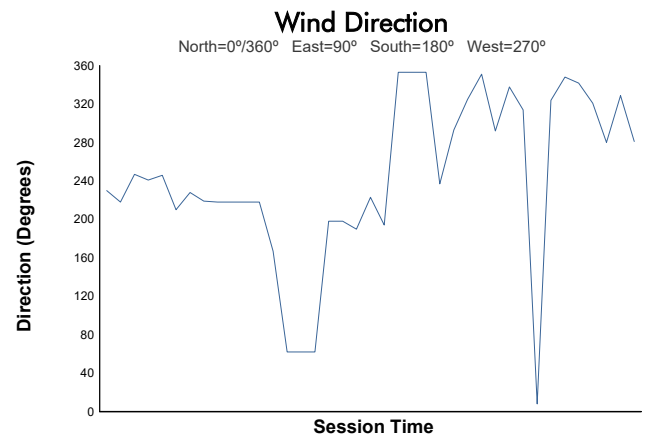

Practice 2 Weather Report

Track Status: **WET**