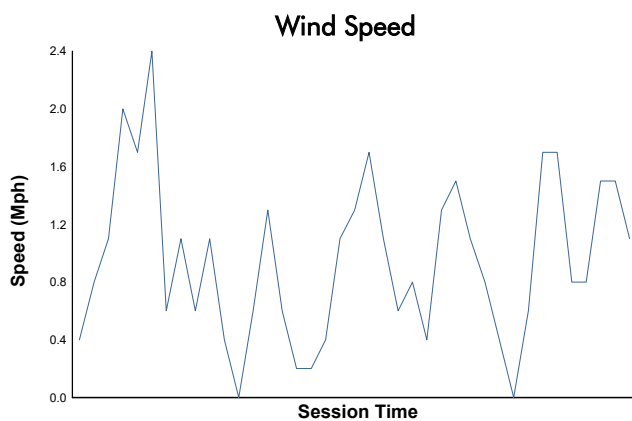

Practice 2 Weather Report

Track Status: **WET**