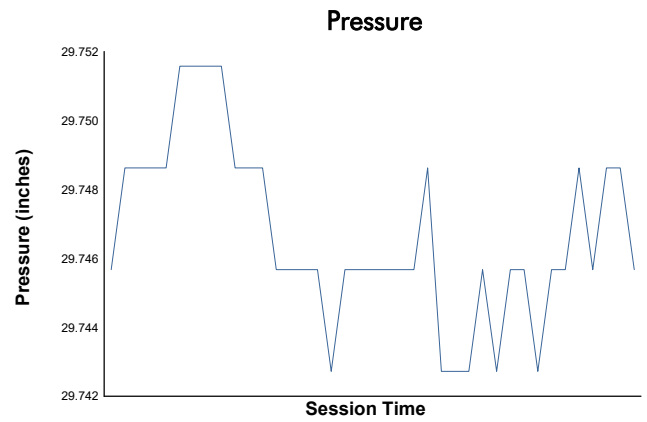

Practice 2 Weather Report

Track Status: **WET**