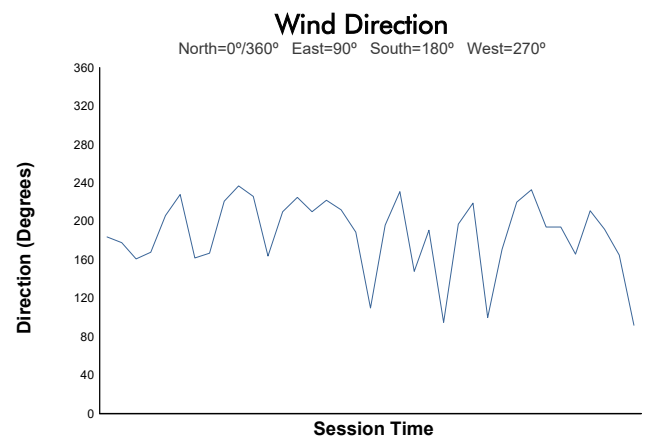

Race 1 Weather Report

Track Status: **DRY**