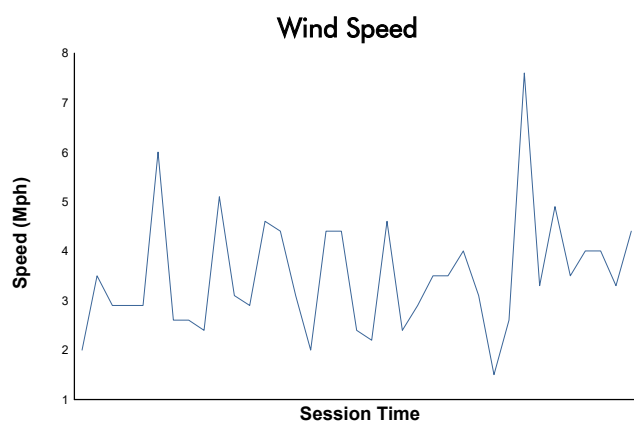

Race 1 Weather Report

Track Status: **DRY**