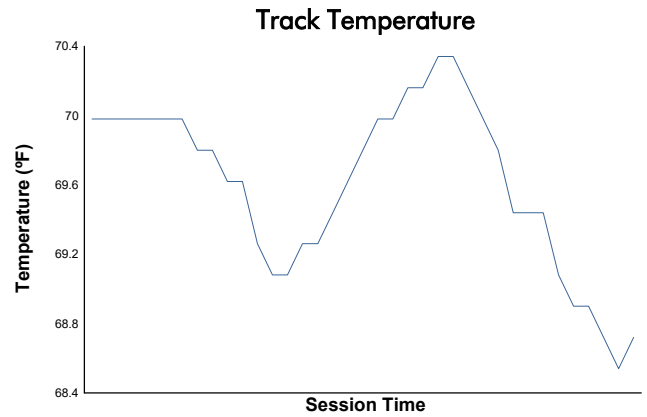

Race 1 Weather Report

Track Status: **DRY**