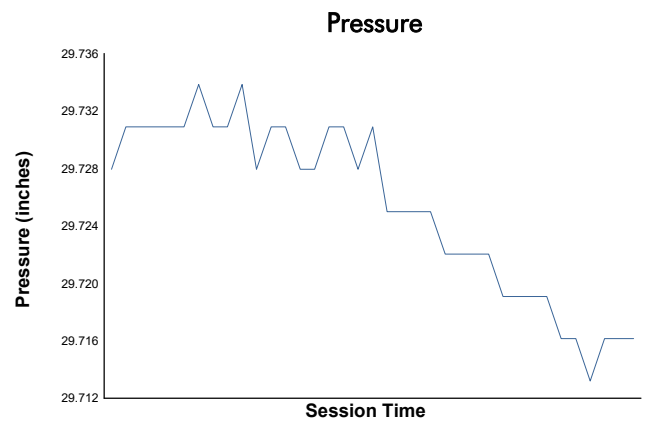

Race 1 Weather Report

Track Status: **DRY**