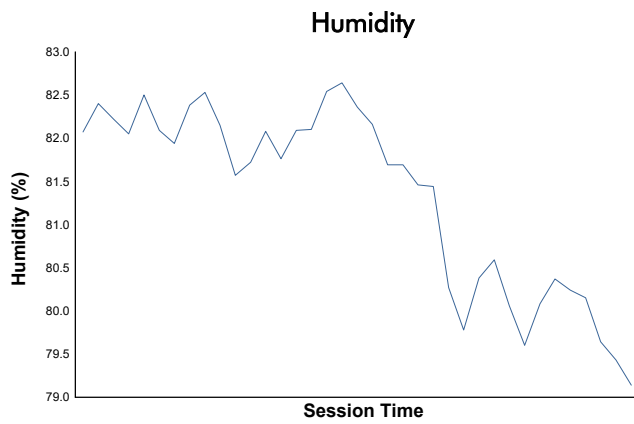

Race 1 Weather Report

Track Status: **DRY**