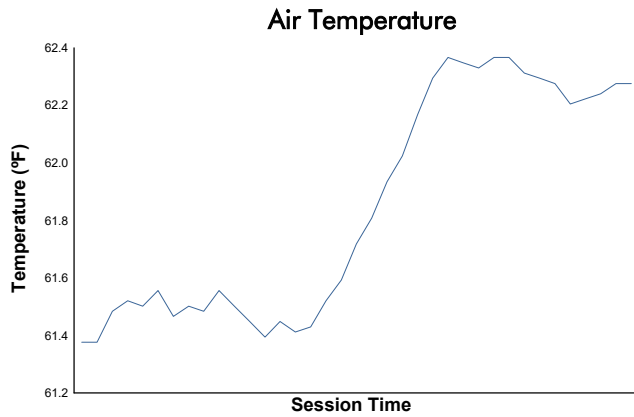

Race 1 Weather Report

Track Status: **DRY**