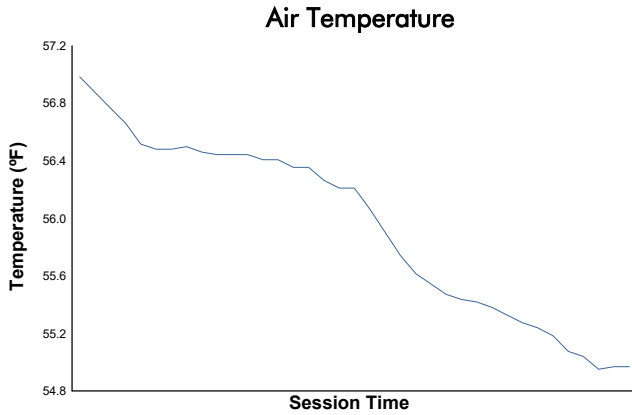

Race 2 Weather Report

Track Status: **WET**