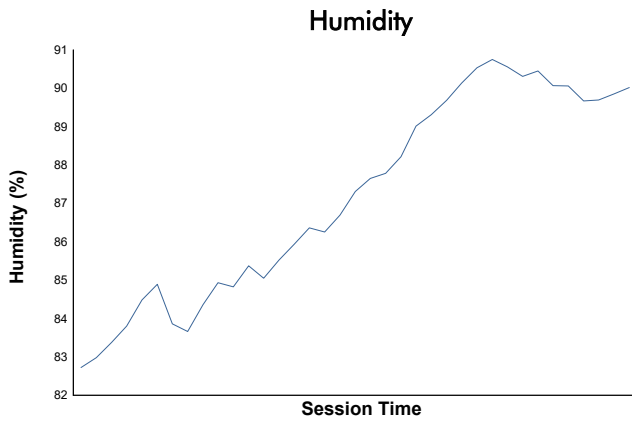

Race 2 Weather Report

Track Status: **WET**