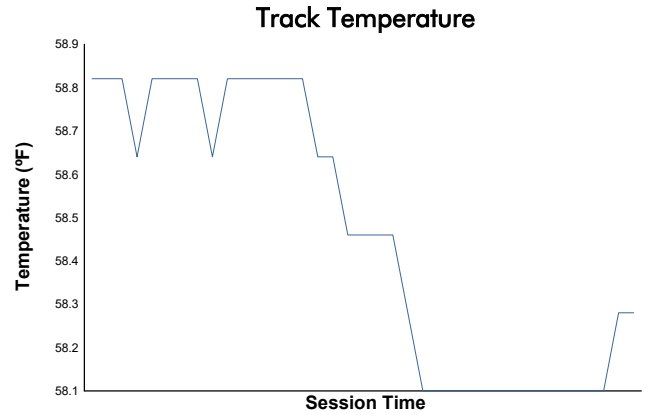

Race 2 Weather Report

Track Status: **WET**