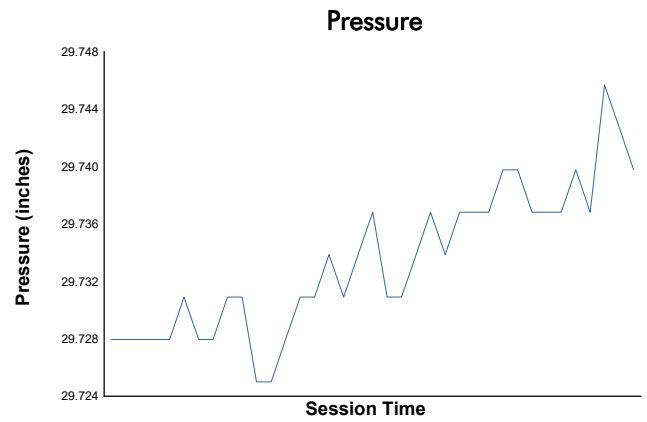

Race 2 Weather Report

Track Status: **WET**