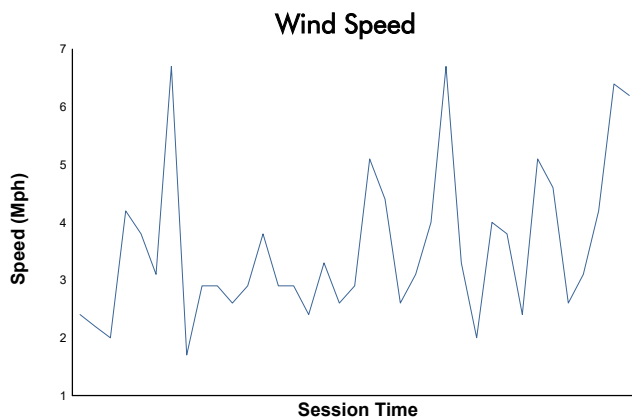

Race 2 Weather Report

Track Status: **WET**