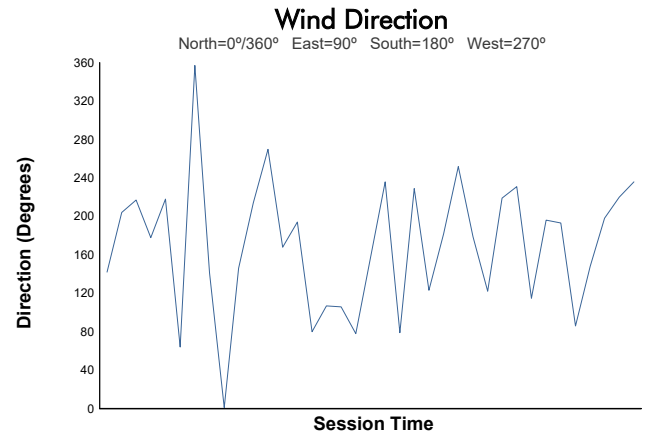

Race 2 Weather Report

Track Status: **WET**