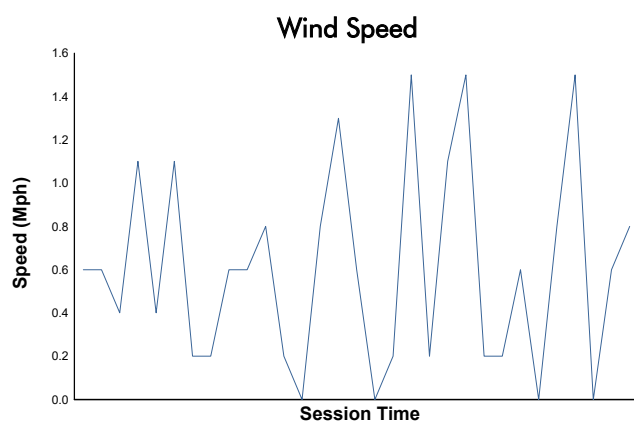

Practice 2 Weather Report

Track Status: **WET**