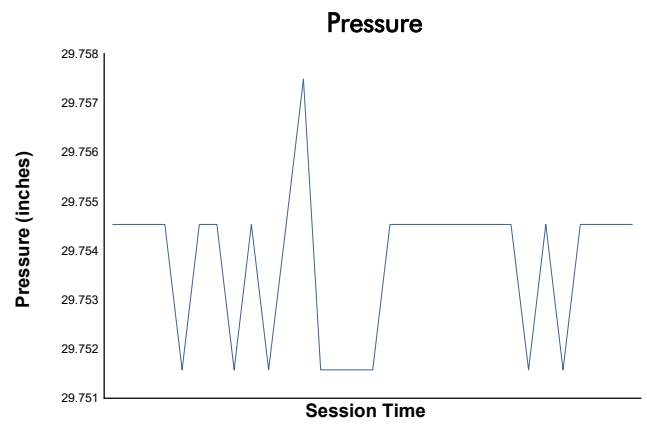

Practice 2 Weather Report

Track Status: **WET**