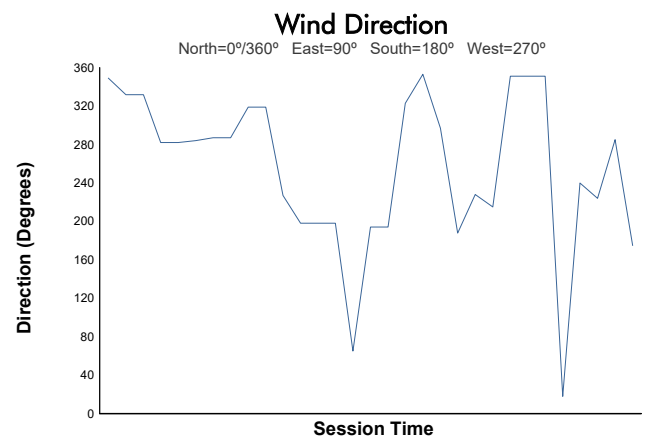

Practice 2 Weather Report

Track Status: **WET**