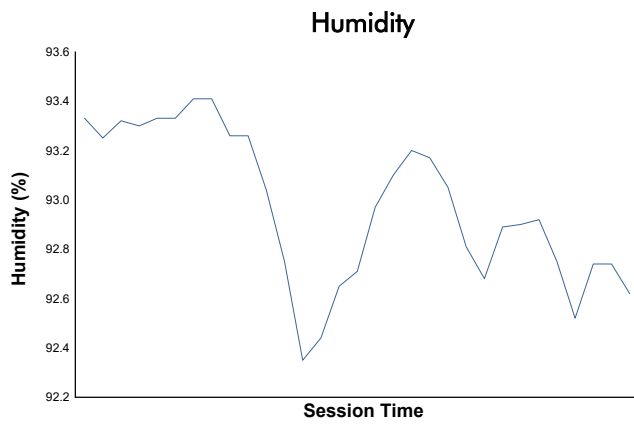

Practice 2 Weather Report

Track Status: **WET**