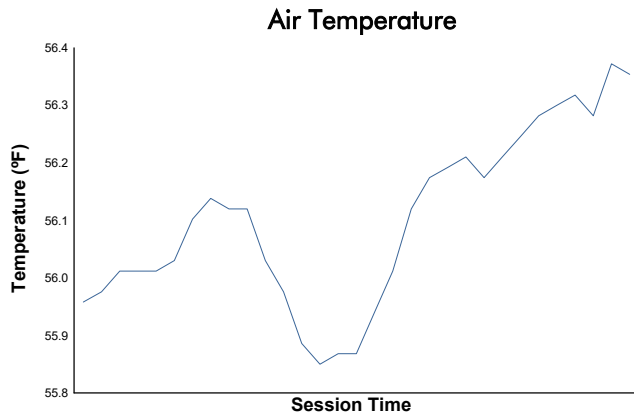

Practice 2 Weather Report

Track Status: **WET**