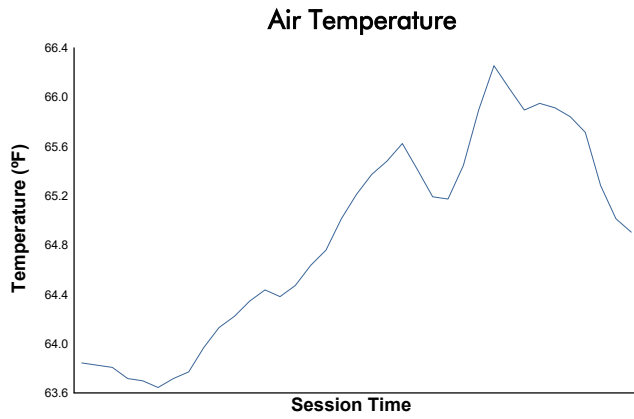

Race 1 Weather Report

Track Status: **DRY**