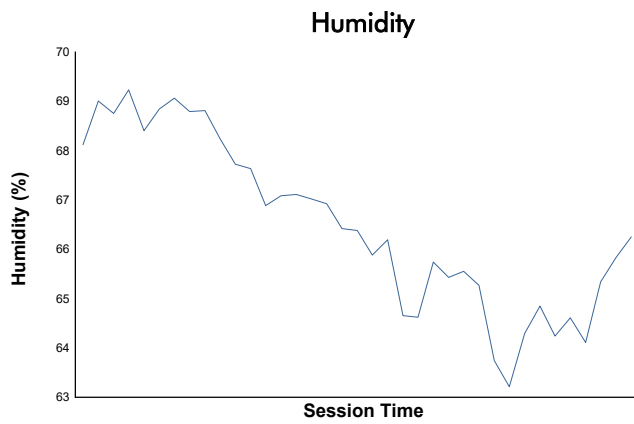

Race 1 Weather Report

Track Status: **DRY**