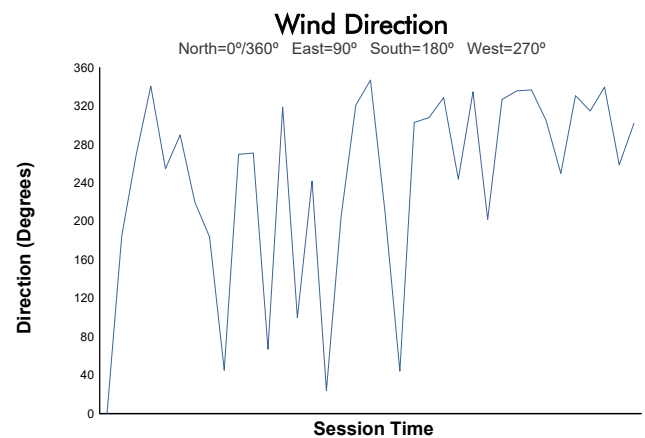

Race 1 Weather Report

Track Status: **DRY**