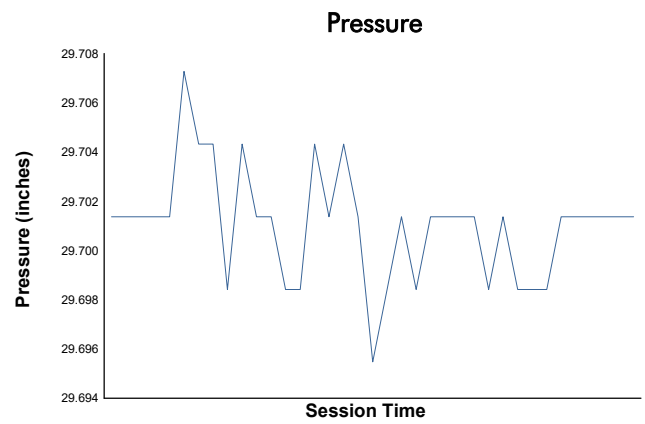

Race 1 Weather Report

Track Status: **DRY**