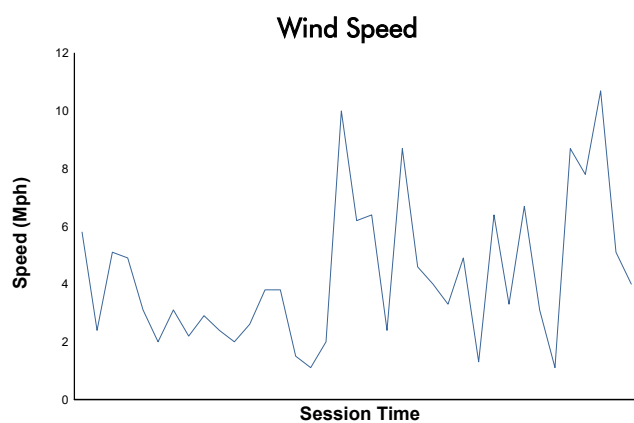

Race 1 Weather Report

Track Status: **DRY**