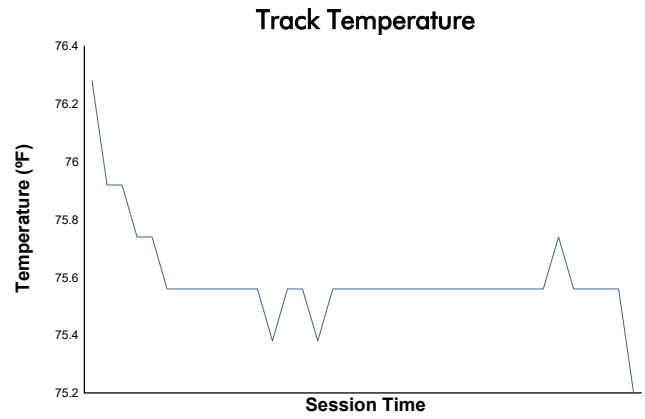

Race 1 Weather Report

Track Status: **DRY**