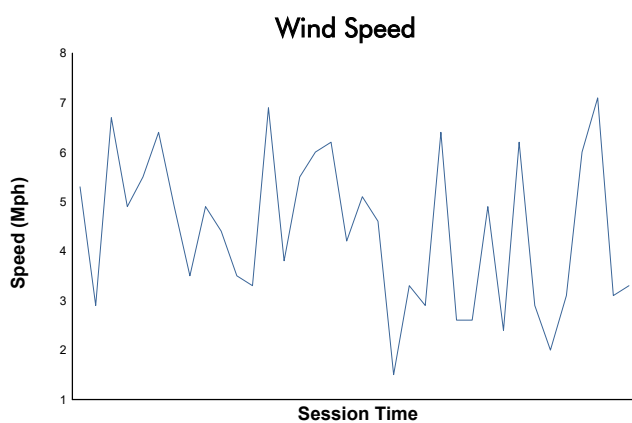

Race 2 Weather Report

Track Status: **WET**