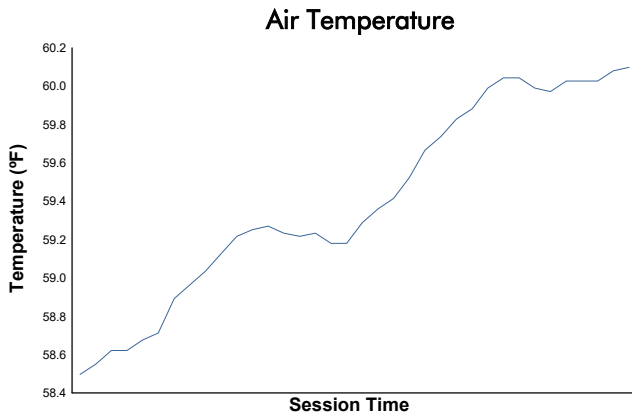

Race 2 Weather Report

Track Status: **WET**