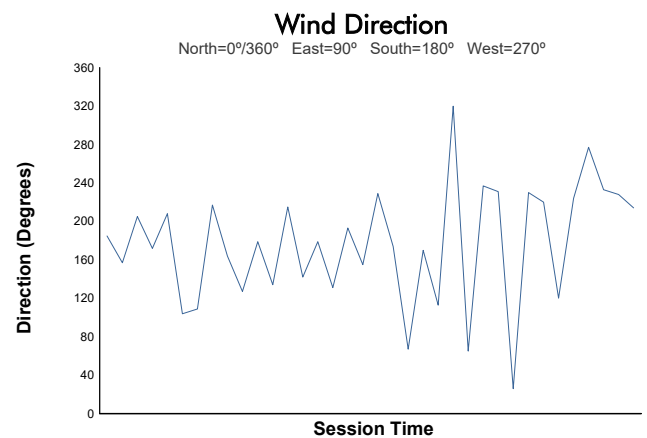

Race 2 Weather Report

Track Status: **WET**