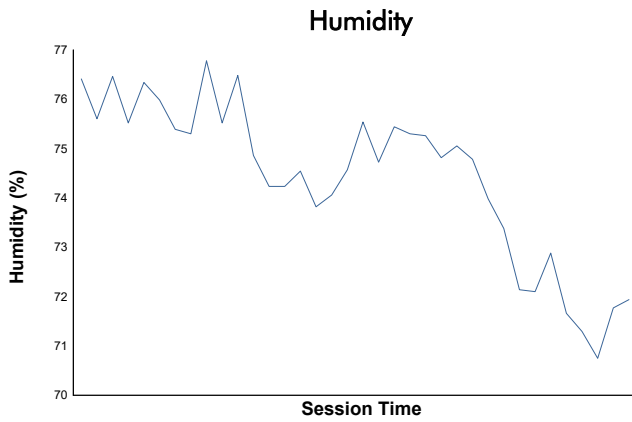

Race 2 Weather Report

Track Status: **WET**