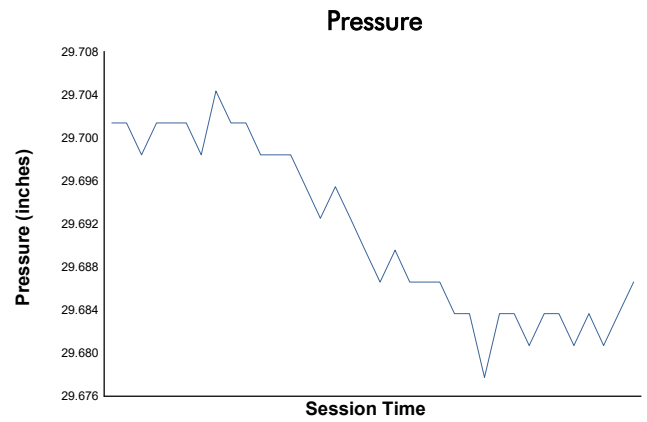

Race 2 Weather Report

Track Status: **WET**