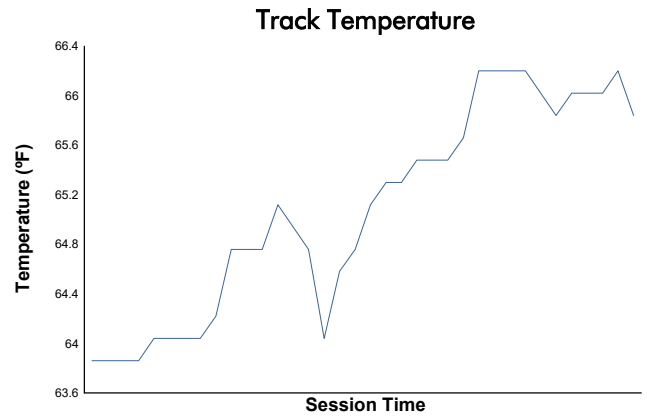

Race 2 Weather Report

Track Status: **WET**