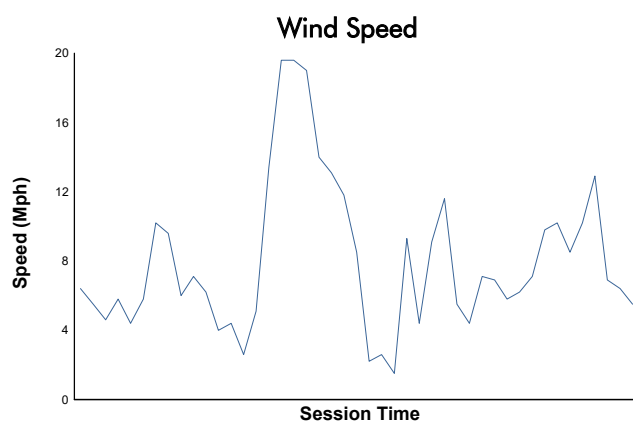

## Practice Weather Report

Track Status: **WET**