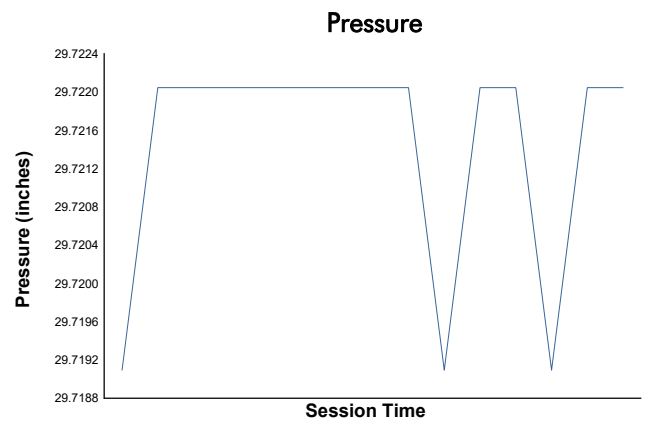

GT3 Cup Qualifying Weather Report

Track Status: **WET**