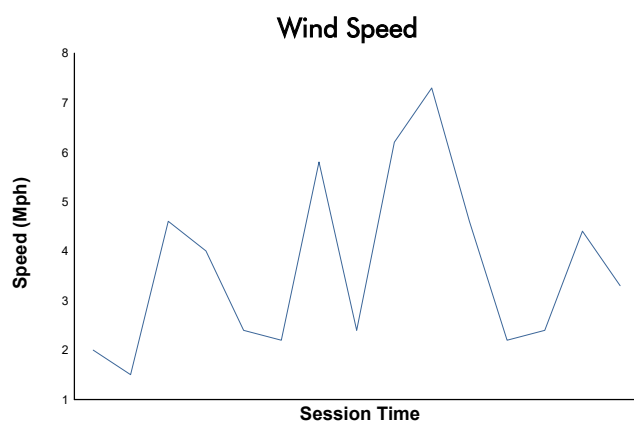

GT3 Cup Qualifying Weather Report

Track Status: **WET**