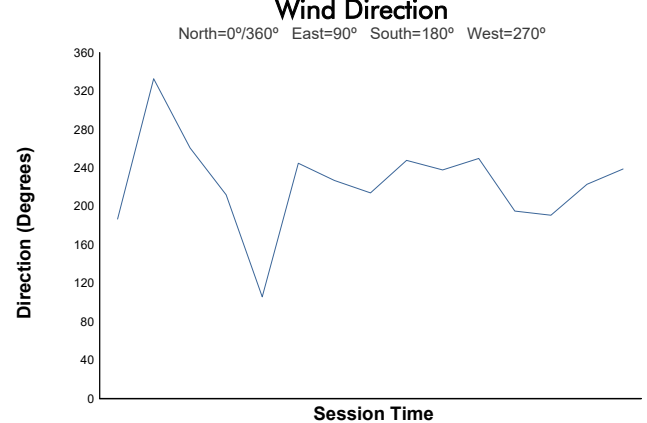

GT3 Cup Qualifying Weather Report

Track Status: **WET**