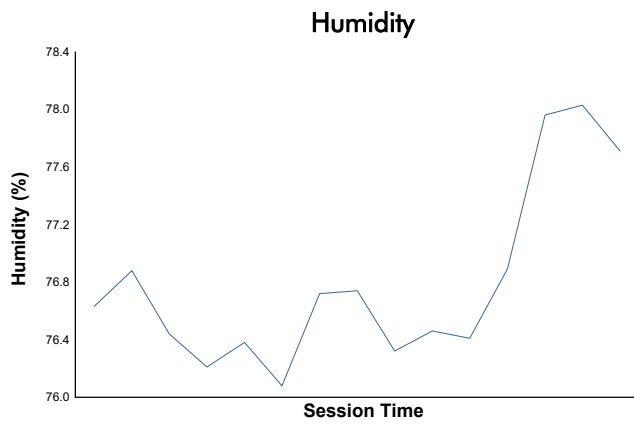

GT3 Cup Qualifying Weather Report

Track Status: **WET**